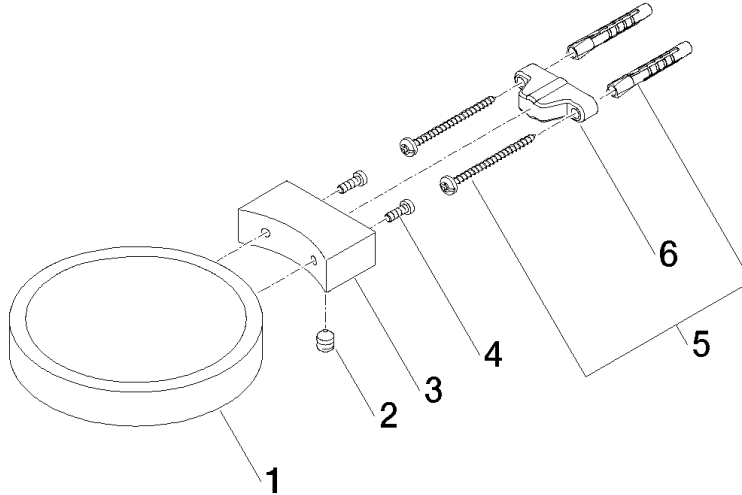

**Soap dish , wall model - Brushed Dark Platinum**

SERIES-VARIOUS

83 410 979 Product version from 10/1/2023

- width 120mm
- height 20 mm
- 145mm projection

	Brushed Dark Platinum	83 410 979-99
	Chrome	83 410 979-00
	Brushed Platinum	83 410 979-06
	Platinum	83 410 979-08
	Durabrand (23kt Gold)	83 410 979-09
	Dark Chrome	83 410 979-19
	Light Gold (PVD)	83 410 979-26
	Brushed Light Gold (PVD)	83 410 979-27
	Brushed Durabrand (23kt Gold)	83 410 979-28
	Matte Black	83 410 979-33
	Brushed Gold (PVD)	83 410 979-37
	Brushed Dark Brass (PVD)	83 410 979-39
	Brushed Bronze (PVD)	83 410 979-42
	Brushed Dark Bronze (PVD)	83 410 979-43
	Brushed Champagne (22kt Gold)	83 410 979-46
	Champagne (22kt Gold)	83 410 979-47
	Brushed Chrome	83 410 979-93

83 410 979 Product version from 10/1/2023

mm [inches]

83 410 979 Product version from 10/1/2023

Parts for other finishes can be found here: [Chrome](#)

### Spare parts list

No.	Item Number	Name	Quantity used	Delivery time
6	09 17 20 030 90	Mounting Wall bracket 46 x 22 x 12 mm -	1.00	14
3	08 17 30 502-99	Holder for soap dish 60 x 34 x 20 mm - Brushed Dark Platinum	1.00	40
5	05 30 31 025 00 90	Mounting Bolt Round head 4,5 x 60 mm -	1.00	14
4	09 30 30 080 90	Mounting Cylinder head screw with hexagon socket Low profile M4 x 12 mm -	2.00	14
2	09 31 11 002 90	Mounting Threaded pin with hexagon socket M8 x 10 mm -	1.00	14
1	08 17 97 570-99	Soap dish Ø 120 x 20 mm - Brushed Dark Platinum	1.00	40