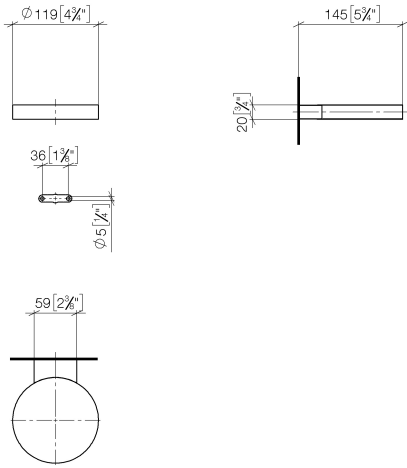

**Soap dish , wall model - Brushed Dark Platinum**

SERIES-VARIOUS

83 410 979 Product version from 10/1/2023

- width 120mm
- height 20 mm
- 145mm projection

	Brushed Dark Platinum	83 410 979-99
	Chrome	83 410 979-00
	Brushed Platinum	83 410 979-06
	Platinum	83 410 979-08
	Durabrand (23kt Gold)	83 410 979-09
	Dark Chrome	83 410 979-19
	Light Gold (PVD)	83 410 979-26
	Brushed Light Gold (PVD)	83 410 979-27
	Brushed Durabrand (23kt Gold)	83 410 979-28
	Matte Black	83 410 979-33
	Brushed Gold (PVD)	83 410 979-37
	Brushed Dark Brass (PVD)	83 410 979-39
	Brushed Bronze (PVD)	83 410 979-42
	Brushed Dark Bronze (PVD)	83 410 979-43
	Brushed Champagne (22kt Gold)	83 410 979-46
	Champagne (22kt Gold)	83 410 979-47
	Brushed Chrome	83 410 979-93

83 410 979 Product version from 10/1/2023

mm [inches]

83 410 979 Product version from 10/1/2023

Parts for other finishes can be found here: [Chrome](#)

### Spare parts list

No.	Item Number	Name	Quantity used	Delivery time
6	09 17 20 030 90	Mounting Wall bracket 46 x 22 x 12 mm -	1.00	14
3	08 17 30 502-99	Holder for soap dish 60 x 34 x 20 mm - Brushed Dark Platinum	1.00	40
5	05 30 31 025 00 90	Mounting Bolt Round head 4,5 x 60 mm -	1.00	14
4	09 30 30 080 90	Mounting Cylinder head screw with hexagon socket Low profile M4 x 12 mm -	2.00	14
2	09 31 11 002 90	Mounting Threaded pin with hexagon socket M8 x 10 mm -	1.00	14
1	08 17 97 570-99	Soap dish Ø 120 x 20 mm - Brushed Dark Platinum	1.00	40