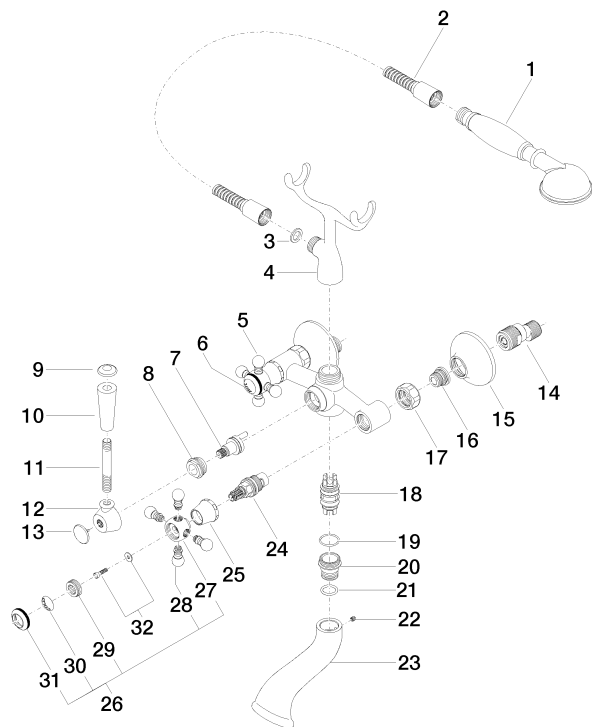

MADISON Bath mixer for wall mounting with hand shower set - Brushed Durabron (23kt Gold)

MADISON

25 023 360 Product version from 4/1/2025

Spare parts list

| No. | Item Number | Name | Quantity used | Delivery time |
|--|-----------------------|--|---------------|---------------|
| | 20 09 24 03 123 20 90 | Nipple Ø 28 x 27 mm - | 1.00 | 14 |
| | 17 09 23 30 010-28 | Mounting Sleeve nut 3/4" - Brushed Durabron (23kt Gold) | 2.00 | 40 |
| | 11 09 28 22 013 90 | Mounting Ø 10 x 75 mm - | 1.00 | 14 |
| | 28 09 20 36 004-28 | Handle 15 x 15 x 28 mm - Brushed Durabron (23kt Gold) | 8.00 | 40 |
| | 23 09 11 06 033 20-28 | Spout 125 x 89 x 67 mm - Brushed Durabron (23kt Gold) | 1.00 | 40 |
| | 7 90 15 01 001 00 90 | Diverter - | 1.00 | 14 |
| | 10 11 170 370-28 | MADISON Lever insert - Brushed Durabron (23kt Gold) | 1.00 | 40 |
| | 16 04 29 05 014 00 90 | Connection M18 x 1,5 - | 2.00 | 14 |
| | 5 04 20 36 002 07-28 | Handle Hot - Brushed Durabron (23kt Gold) | 1.00 | 40 |
| | 12 09 18 20 011-28 | Adapter 43 x 21 x 36 mm - Brushed Durabron (23kt Gold) | 1.00 | 40 |
| | 13 09 30 30 064-28 | Cover Ø 25,5 x 15 mm - Brushed Durabron (23kt Gold) | 1.00 | 40 |
| | 26 04 20 36 002 06-28 | Handle Madison Cold - Brushed Durabron (23kt Gold) | 1.00 | 40 |
| | 15 09 27 39 010-28 | Rosette Ø 70 x 31 mm - Brushed Durabron (23kt Gold) | 2.00 | 40 |
| | 22 90 31 11 030 00 90 | Mounting Threaded pin with hexagon socket with cup point M5 x 5 mm - | 1.00 | 14 |
| | 21 09 14 10 022 90 | O-Ring EPDM 70 16,0 x 2,5 mm - | 1.00 | 14 |
| | 14 04 11 04 030 00 90 | S-connection with sound damper and seal 1 pair G1/2 x G3/4 - | 2.00 | 14 |
| | 18 90 21 10 010 00 90 | Diverter - | 1.00 | 14 |
| | 31 09 20 36 005-28 | Handle Ø 28 x 7 mm - Brushed Durabron (23kt Gold) | 2.00 | 40 |
| | 27 09 20 36 002-28 | Handle Ø 29,5 x 30 mm - Brushed Durabron (23kt Gold) | 2.00 | 40 |
| | 30 09 26 01 010 90 | Cover Porcelain insert plate COLD - | 1.00 | 14 |
| | 25 09 21 02 055-28 | Cover 24 x 29 x 30 mm - Brushed Durabron (23kt Gold) | 2.00 | 40 |
| | 2 28 104 970-28 | Metal shower hose 1/2" x 1/2" x 1250 mm - Brushed Durabron (23kt Gold) | 1.00 | 20 |
| | 19 90 14 10 056 00 90 | O-Ring EPDM 70 21,45 x 1,78 mm - | 1.00 | 14 |
| | 4 04 17 20 010 00-28 | Holder 160 x 180 x 55 mm - Brushed Durabron (23kt Gold) | 1.00 | - |
| Spare part can no longer be ordered, please order the replacement item | | | | |
| | 8 09 23 10 007 90 | Mounting Nut M24 x 1,5 mm - | 1.00 | 14 |
| | 9 09 30 30 062-28 | Cover Ø 24 x 8 mm - Brushed Durabron (23kt Gold) | 1.00 | 40 |
| | 32 04 30 30 029 00 90 | Mounting theft-proof - | 2.00 | 14 |
| | 6 09 26 01 011 90 | Cover Porcelain insert plate HOT - | 1.00 | 14 |
| | 3 90 14 20 002 00 90 | Washer 18,5 x 12,0 x 2,0 mm - | 1.00 | 14 |
| | 24 90 90 03 131 00 90 | Head part clockwise closing 1/2" - | 2.00 | 14 |
| | 1 28 002 970-28 | MADISON Metal hand shower with porcelain insert (white) - Brushed Durabron (23kt Gold) | 1.00 | 40 |
| | 29 09 20 83 006 90 | Handle Ø 21 x 7,5 mm - | 2.00 | 14 |