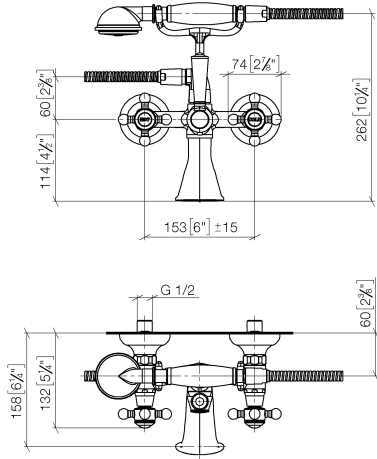

MADISON Bath mixer for wall mounting with hand shower set - Brushed Durabronz (23kt Gold)

MADISON

25 023 360 Product version from 4/1/2025
mm [inches]