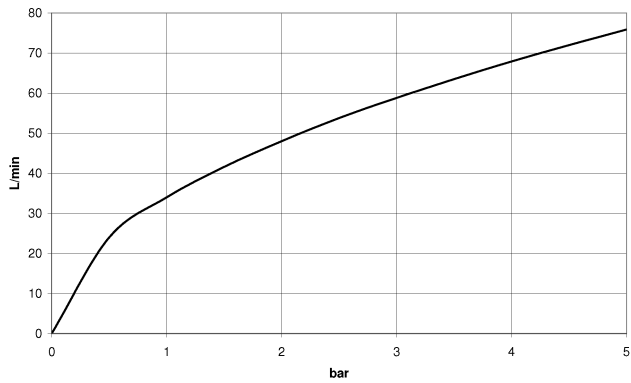

MADISON Bath mixer for wall mounting with hand shower set - Brushed Durabronz (23kt Gold)

MADISON

25 023 360 Product version from 4/1/2025

- 160mm projection
- Hand shower: COMPACT RAIN, max. flow rate 9 l/min (at 3 bar)
- spout: rectangular normal flow
- wall bracket
- rotary diverter for bath/shower
- rosette Ø 70 mm
- 1/2" connection
- gauge 153 mm
- metal shower hose 1250mm with integrated anti-twist protection
- max. spout flow rate 26 l/min
- WRAS

Intrinsic protection against back flow.

| | | |
|---|-------------------------------|---------------|
|  | Brushed Durabronz (23kt Gold) | 25 023 360-28 |
|  | Chrome | 25 023 360-00 |
|  | Brushed Platinum | 25 023 360-06 |
|  | Platinum | 25 023 360-08 |
|  | Durabronz (23kt Gold) | 25 023 360-09 |
|  | Brushed Dark Brass (PVD) | 25 023 360-39 |
|  | Brushed Bronze (PVD) | 25 023 360-42 |
|  | Brushed Dark Platinum | 25 023 360-99 |

MADISON Bath mixer for wall mounting with hand shower set - Brushed Durabronz (23kt Gold)

MADISON

25 023 360 Product version from 4/1/2025
mm [inches]

Flow rate chart

Codes & Standards

EN 1717

Scottish Water
Byelaws