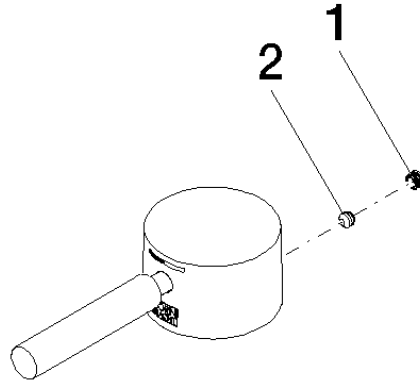

## Lever - Matte Black

SPARE PARTS

---

90 20 66 031 00 Product version from 4/1/2025

90 20 66 031 00 Product version from 4/1/2025

Parts for other finishes can be found here: [Chrome](#)

### Spare parts list

No.	Item Number	Name	Quantity used	Delivery time
2	90 31 11 063 00 90	Mounting Threaded pin with hexagon socket with cup point M5 x 4 mm -	1.00	14
1	90 31 20 109 00 90	Plug -	1.00	14