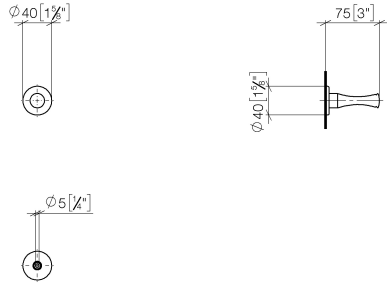

83 252 970 Product version from 4/1/2025

- 75mm projection

	Chrome	83 252 970-00
	Brushed Platinum	83 252 970-06
	Platinum	83 252 970-08
	Durabress (23kt Gold)	83 252 970-09
	Brushed Durabress (23kt Gold)	83 252 970-28
	Brushed Gold (PVD)	83 252 970-37
	Brushed Dark Brass (PVD)	83 252 970-39
	Brushed Bronze (PVD)	83 252 970-42
	Brushed Dark Platinum	83 252 970-99

83 252 970 Product version from 4/1/2025

mm [inches]

83 252 970 Product version from 4/1/2025

Parts for other finishes can be found here: Brushed Platinum

Spare parts list

No.	Item Number	Name	Quantity used	Delivery time
3	08 30 11 550-00	Holder Ø 40 x 13 mm - Chrome	1.00	20
1	08 18 60 504-00	Hooks 20 x 70 x 20 mm - Chrome	1.00	-
Spare part can no longer be ordered, please order the replacement item				
2	05 30 31 025 00 90	Mounting Bolt Round head 4,5 x 60 mm -	1.00	14