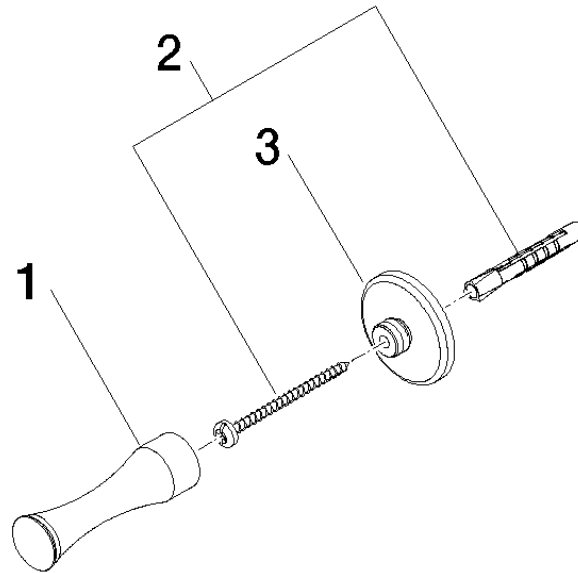

83 252 970 Product version from 4/1/2025

- 75mm projection

	Chrome	83 252 970-00
	Brushed Platinum	83 252 970-06
	Platinum	83 252 970-08
	Durabress (23kt Gold)	83 252 970-09
	Brushed Durabress (23kt Gold)	83 252 970-28
	Brushed Gold (PVD)	83 252 970-37
	Brushed Dark Brass (PVD)	83 252 970-39
	Brushed Bronze (PVD)	83 252 970-42
	Brushed Dark Platinum	83 252 970-99

83 252 970 Product version from 4/1/2025

mm [inches]

83 252 970 Product version from 4/1/2025

Parts for other finishes can be found here: Brushed Platinum

Spare parts list

No.	Item Number	Name	Quantity used	Delivery time
3	08 30 11 550-00	Holder Ø 40 x 13 mm - Chrome	1.00	20
1	08 18 60 504-00	Hooks 20 x 70 x 20 mm - Chrome	1.00	-
Spare part can no longer be ordered, please order the replacement item				
2	05 30 31 025 00 90	Mounting Bolt Round head 4,5 x 60 mm -	1.00	14