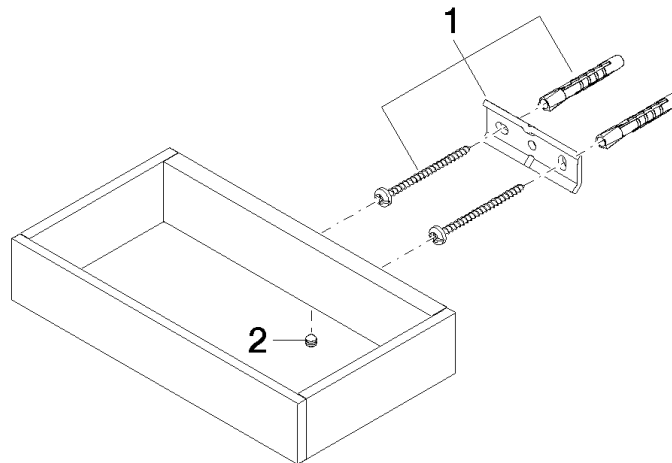

Towel ring angular - Platinum

SERIES SPECIFIC

83 200 780 Product version from 4/1/2025

- width 190mm
- height 35 mm
- 105mm projection

	Platinum	83 200 780-08
	Chrome	83 200 780-00
	Brushed Platinum	83 200 780-06
	Dark Chrome	83 200 780-19
	Brushed Light Gold (PVD)	83 200 780-27
	Brushed Durabrass (23kt Gold)	83 200 780-28
	Brushed Gold (PVD)	83 200 780-37
	Brushed Dark Brass (PVD)	83 200 780-39
	Brushed Bronze (PVD)	83 200 780-42
	Brushed Dark Bronze (PVD)	83 200 780-43
	Brushed Champagne (22kt Gold)	83 200 780-46
	Champagne (22kt Gold)	83 200 780-47
	Brushed Dark Platinum	83 200 780-99

83 200 780 Product version from 4/1/2025

mm [inches]

83 200 780 Product version from 4/1/2025

Parts for other finishes can be found here: [Chrome](#)

Spare parts list

No.	Item Number	Name	Quantity used	Delivery time
2	90 31 11 112 00 90	Mounting Threaded pin M5 x 6 mm -	1.00	14
1	05 17 20 718 00 90	Attachment set 30 x 70 x 5 mm -	1.00	14