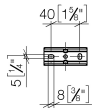

Towel ring angular - Platinum

SERIES SPECIFIC

83 200 780 Product version from 4/1/2025

- width 190mm
- height 35 mm
- 105mm projection

	Platinum	83 200 780-08
	Chrome	83 200 780-00
	Brushed Platinum	83 200 780-06
	Dark Chrome	83 200 780-19
	Brushed Light Gold (PVD)	83 200 780-27
	Brushed Durabrass (23kt Gold)	83 200 780-28
	Brushed Gold (PVD)	83 200 780-37
	Brushed Dark Brass (PVD)	83 200 780-39
	Brushed Bronze (PVD)	83 200 780-42
	Brushed Dark Bronze (PVD)	83 200 780-43
	Brushed Champagne (22kt Gold)	83 200 780-46
	Champagne (22kt Gold)	83 200 780-47
	Brushed Dark Platinum	83 200 780-99

83 200 780 Product version from 4/1/2025

mm [inches]

83 200 780 Product version from 4/1/2025

Parts for other finishes can be found here: [Chrome](#)

Spare parts list

No.	Item Number	Name	Quantity used	Delivery time
2	90 31 11 112 00 90	Mounting Threaded pin M5 x 6 mm -	1.00	14
1	05 17 20 718 00 90	Attachment set 30 x 70 x 5 mm -	1.00	14