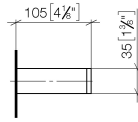

Towel ring angular - Platinum

SERIES SPECIFIC

83 200 780 Product version from 4/1/2025

- width 190mm
- height 35 mm
- 105mm projection

	Platinum	83 200 780-08
	Chrome	83 200 780-00
	Brushed Platinum	83 200 780-06
	Dark Chrome	83 200 780-19
	Brushed Light Gold (PVD)	83 200 780-27
	Brushed Durabrass (23kt Gold)	83 200 780-28
	Brushed Gold (PVD)	83 200 780-37
	Brushed Dark Brass (PVD)	83 200 780-39
	Brushed Bronze (PVD)	83 200 780-42
	Brushed Dark Bronze (PVD)	83 200 780-43
	Brushed Champagne (22kt Gold)	83 200 780-46
	Champagne (22kt Gold)	83 200 780-47
	Brushed Dark Platinum	83 200 780-99

83 200 780 Product version from 4/1/2025

mm [inches]

83 200 780 Product version from 4/1/2025

Parts for other finishes can be found here: [Chrome](#)

Spare parts list

No.	Item Number	Name	Quantity used	Delivery time
2	90 31 11 112 00 90	Mounting Threaded pin M5 x 6 mm -	1.00	14
1	05 17 20 718 00 90	Attachment set 30 x 70 x 5 mm -	1.00	14