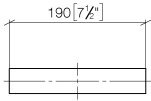

Towel ring angular - Platinum

SERIES SPECIFIC

83 200 780 Product version from 4/1/2025

- width 190mm
- height 35 mm
- 105mm projection

	Platinum	83 200 780-08
	Chrome	83 200 780-00
	Brushed Platinum	83 200 780-06
	Dark Chrome	83 200 780-19
	Brushed Light Gold (PVD)	83 200 780-27
	Brushed Durabrass (23kt Gold)	83 200 780-28
	Brushed Gold (PVD)	83 200 780-37
	Brushed Dark Brass (PVD)	83 200 780-39
	Brushed Bronze (PVD)	83 200 780-42
	Brushed Dark Bronze (PVD)	83 200 780-43
	Brushed Champagne (22kt Gold)	83 200 780-46
	Champagne (22kt Gold)	83 200 780-47
	Brushed Dark Platinum	83 200 780-99

83 200 780 Product version from 4/1/2025

mm [inches]

83 200 780 Product version from 4/1/2025

Parts for other finishes can be found here: [Chrome](#)

Spare parts list

No.	Item Number	Name	Quantity used	Delivery time
2	90 31 11 112 00 90	Mounting Threaded pin M5 x 6 mm -	1.00	14
1	05 17 20 718 00 90	Attachment set 30 x 70 x 5 mm -	1.00	14