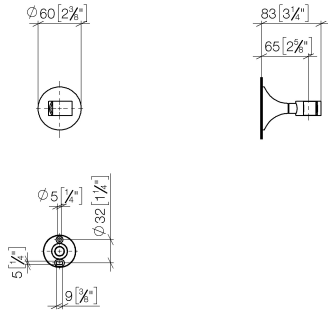

28 050 809 Product version from 3/13/2017 to 8/29/2019

• rosette Ø 60 mm

	Platinum	28 050 809-08
	Chrome	28 050 809-00
	Brushed Platinum	28 050 809-06
	Dark Chrome	28 050 809-19
	Brushed Durabrass (23kt Gold)	28 050 809-28
	Brushed Gold (PVD)	28 050 809-37
	Brushed Dark Brass (PVD)	28 050 809-39
	Brushed Bronze (PVD)	28 050 809-42
	Brushed Dark Bronze (PVD)	28 050 809-43
	Brushed Champagne (22kt Gold)	28 050 809-46
	Champagne (22kt Gold)	28 050 809-47
	Brushed Dark Platinum	28 050 809-99

28 050 809 Product version from 3/13/2017 to 8/29/2019

mm [inches]

28 050 809 Product version from 3/13/2017 to 8/29/2019

Parts for other finishes can be found here: [Chrome](#)

### Spare parts list

No.	Item Number	Name	Quantity used	Delivery time
6	90 18 40 035 00 90	Sleeve -	1.00	14
3	09 30 30 057 90	Mounting Cylinder head screw with hexagon socket with low profile M4 x 8 mm -	1.00	14
5	09 12 12 213 90	Fixing cap white Ø 15 x 13 mm -	1.00	14
4	09 30 11 024 90	Washer Ø 4,3 -	1.00	14
2	09 14 15 022 90	Support ring Ø 21,5 x 5,5 mm -	1.00	14
1	05 30 31 025 00 90	Mounting Bolt Round head 4,5 x 60 mm -	2.00	14