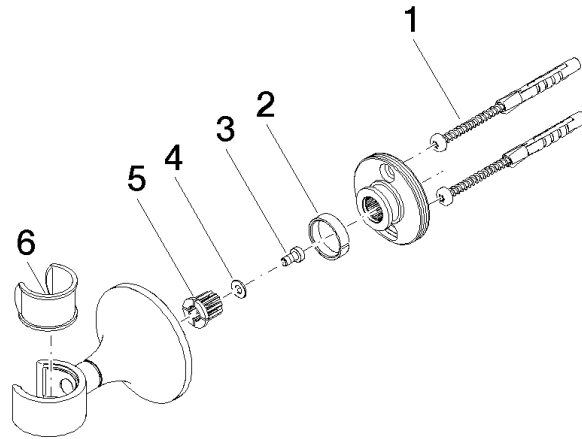

28 050 809 Product version from 3/13/2017 to 8/29/2019

• rosette Ø 60 mm

	Platinum	28 050 809-08
	Chrome	28 050 809-00
	Brushed Platinum	28 050 809-06
	Dark Chrome	28 050 809-19
	Brushed Durabrass (23kt Gold)	28 050 809-28
	Brushed Gold (PVD)	28 050 809-37
	Brushed Dark Brass (PVD)	28 050 809-39
	Brushed Bronze (PVD)	28 050 809-42
	Brushed Dark Bronze (PVD)	28 050 809-43
	Brushed Champagne (22kt Gold)	28 050 809-46
	Champagne (22kt Gold)	28 050 809-47
	Brushed Dark Platinum	28 050 809-99

28 050 809 Product version from 3/13/2017 to 8/29/2019

mm [inches]

28 050 809 Product version from 3/13/2017 to 8/29/2019

Parts for other finishes can be found here: [Chrome](#)

### Spare parts list

No.	Item Number	Name	Quantity used	Delivery time
6	90 18 40 035 00 90	Sleeve -	1.00	14
3	09 30 30 057 90	Mounting Cylinder head screw with hexagon socket with low profile M4 x 8 mm -	1.00	14
5	09 12 12 213 90	Fixing cap white Ø 15 x 13 mm -	1.00	14
4	09 30 11 024 90	Washer Ø 4,3 -	1.00	14
2	09 14 15 022 90	Support ring Ø 21,5 x 5,5 mm -	1.00	14
1	05 30 31 025 00 90	Mounting Bolt Round head 4,5 x 60 mm -	2.00	14