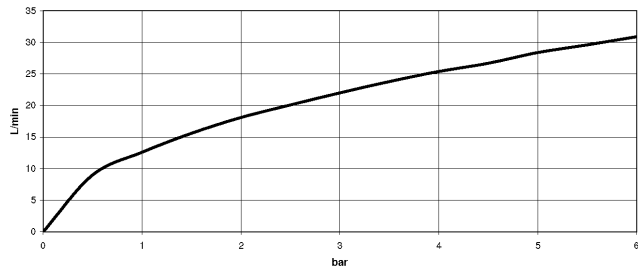

27 522 809 Product version from 3/13/2017

- spout: circular, air-enriched flow
- max. flow 21.5 l/min at 3 bar flow pressure
- Hand shower: COMPACT RAIN, max. flow rate 6.8 l/min (at 3 bar)
- complete hand shower set with anti-scale system
- 220mm projection
- automatic bath/shower diverter
- height of mixer 347 mm
- height up to aerator 244 mm
- hole diameter valve 32 mm
- hole diameter spout 32 mm
- hole diameter for complete hand shower set 32 mm
- rosette for complete hand shower set Ø 60mm
- rosette for spout Ø 60mm
- rosette for deck valve Ø 60mm
- metal shower hose 1750mm with integrated anti-twist protection
- WRAS

Intrinsic protection against back flow.

	Brushed Platinum	27 522 809-06
	Chrome	27 522 809-00
	Platinum	27 522 809-08
	Dark Chrome	27 522 809-19
	Brushed Durabronze (23kt Gold)	27 522 809-28
	Brushed Dark Brass (PVD)	27 522 809-39
	Brushed Bronze (PVD)	27 522 809-42
	Brushed Dark Bronze (PVD)	27 522 809-43
	Brushed Champagne (22kt Gold)	27 522 809-46
	Champagne (22kt Gold)	27 522 809-47
	Brushed Dark Platinum	27 522 809-99

27 522 809 Product version from 3/13/2017

mm [inches]
M 1:10

Flow rate chart

Codes & Standards

ASME A112.18.1 cUPC DIN 4109 EN 1717

Executive Order ISO 3822 Ü-Zeichen
no. 1007

VAIA Five-hole bath mixer for deck mounting with diverter - Brushed Platinum