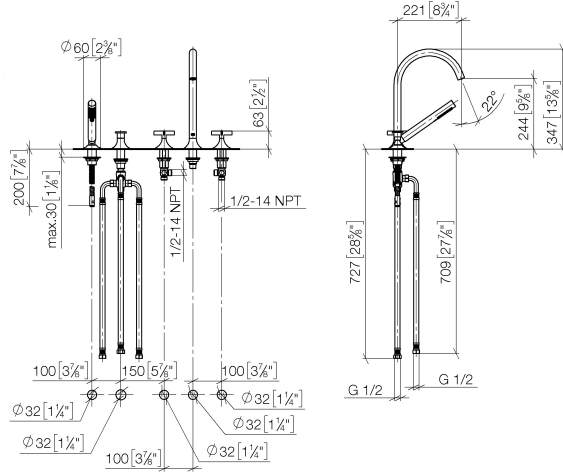

27 522 809 Product version from 3/13/2017

- spout: circular, air-enriched flow
- max. flow 21.5 l/min at 3 bar flow pressure
- Hand shower: COMPACT RAIN, max. flow rate 6.8 l/min (at 3 bar)
- complete hand shower set with anti-scale system
- 220mm projection
- automatic bath/shower diverter
- height of mixer 347 mm
- height up to aerator 244 mm
- hole diameter valve 32 mm
- hole diameter spout 32 mm
- hole diameter for complete hand shower set 32 mm
- rosette for complete hand shower set Ø 60mm
- rosette for spout Ø 60mm
- rosette for deck valve Ø 60mm
- metal shower hose 1750mm with integrated anti-twist protection
- WRAS

Intrinsic protection against back flow.

	Brushed Platinum	27 522 809-06
	Chrome	27 522 809-00
	Platinum	27 522 809-08
	Dark Chrome	27 522 809-19
	Brushed Durabronze (23kt Gold)	27 522 809-28
	Brushed Dark Brass (PVD)	27 522 809-39
	Brushed Bronze (PVD)	27 522 809-42
	Brushed Dark Bronze (PVD)	27 522 809-43
	Brushed Champagne (22kt Gold)	27 522 809-46
	Champagne (22kt Gold)	27 522 809-47
	Brushed Dark Platinum	27 522 809-99

27 522 809 Product version from 3/13/2017

mm [inches]
M 1:10

Flow rate chart

Codes & Standards

ASME A112.18.1 cUPC DIN 4109 EN 1717

Executive Order ISO 3822 Ü-Zeichen
no. 1007

VAIA Five-hole bath mixer for deck mounting with diverter - Brushed Platinum