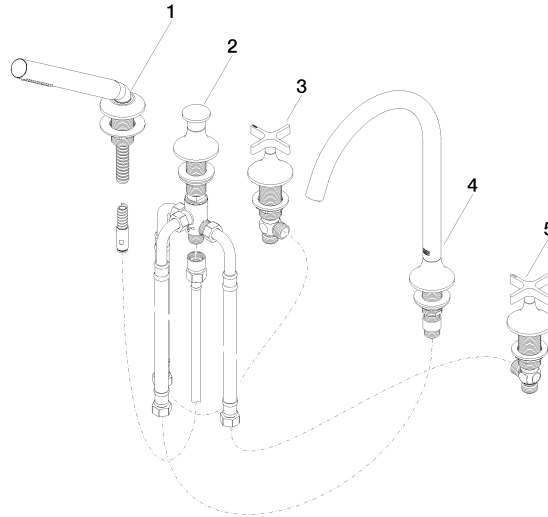

27 522 809 Product version from 3/13/2017

- spout: circular, air-enriched flow
- max. flow 21.5 l/min at 3 bar flow pressure
- Hand shower: COMPACT RAIN, max. flow rate 6.8 l/min (at 3 bar)
- complete hand shower set with anti-scale system
- 220mm projection
- automatic bath/shower diverter
- height of mixer 347 mm
- height up to aerator 244 mm
- hole diameter valve 32 mm
- hole diameter spout 32 mm
- hole diameter for complete hand shower set 32 mm
- rosette for complete hand shower set Ø 60mm
- rosette for spout Ø 60mm
- rosette for deck valve Ø 60mm
- metal shower hose 1750mm with integrated anti-twist protection
- WRAS

27 522 809 Product version from 3/13/2017

mm [inches]
M 1:10

Flow rate chart

Codes & Standards

ASME A112.18.1 cUPC DIN 4109 EN 1717

Executive Order ISO 3822 Ü-Zeichen
no. 1007

VAIA Five-hole bath mixer for deck mounting with diverter - Brushed Platinum

Parts for other finishes can be found here: [Chrome](#)

Spare parts list

No.	Item Number	Name	Quantity used	Delivery time
3	20 000 808-06	VAIA Deck valve clockwise closing hot - Brushed Platinum	1.00	-
Spare part can no longer be ordered, please order the replacement item				
1	27 702 809-06	VAIA Hand shower set for bath rim or tile edge installation - Brushed Platinum	1.00	20
2	29 140 809-06	VAIA Two-way diverter for bath rim or tile edge installation - Brushed Platinum	1.00	20
4	13 612 809-06	VAIA Bath spout without diverter for deck mounting - Brushed Platinum	1.00	-
Spare part can no longer be ordered, please order the replacement item				
5	20 000 809-06	VAIA Deck valve clockwise closing cold - Brushed Platinum	1.00	-
Spare part can no longer be ordered, please order the replacement item				