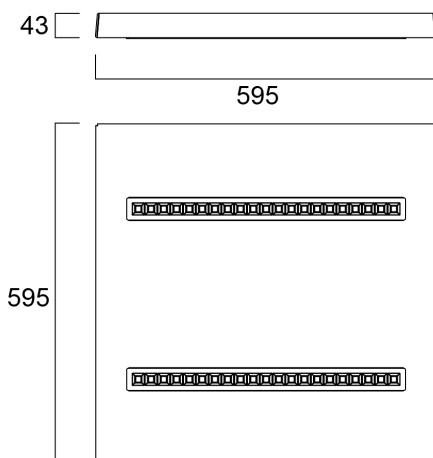

# OPTICLIP TERRA 600 830 2L WHT SSA03

Artikelnummer 0042026

**SYLVANIA**

**TERRA** 

OPTICLIP TERRA 600 830 WHT SSA03 is a high efficacy low glare ceiling recessed luminaire with replaceable light engines for office and education applications. Housing made of white colour cardboard, combined with white colour plastic optic, direct light distribution, luminaire dimensions: 595x595x45mm, IP20 (from the front), IK02, SylSmart Connected enabled with integrated sensor, 34W power consumption, 3000K (warm white) LED CCT, 4450lm luminous flux at 900mA drive current level, 131lm/W system efficacy, CRI>80, SDCM≤3 (3-step MacAdam ellipse) LED Colour Consistency, UGR<16, luminance at 65° < 1000 cd/m<sup>2</sup>. Lifespan: 100,000 hours L80B20, photobiological safety risk group 0. Electrical protection Class II. Glow wire test 650°C.

### Afmetingen (mm)

## Fysieke gegevens

Kleur behuizing	RAL 9016 - Traffic white / Bezel
IP waarde	IP40/20
IK waarde	IK02
Afwerking diffusor	Overige
Materiaal diffusor	Geen
Lengte (mm)	595
Breedte (mm)	595
Hoogte (mm)	43
Gewicht (kg)	1.1

## Verpakkingen

EAN code	5410288420264
Enkele lengte verpakking (cm)	59.5
Enkele breedte verpakking (cm)	59.5
Hoogte eenheidsverpakking (cm)	5.0
DUN14 (inner)	15410288420261
Eenheden per omdoos	4
Lengte omdoos (cm)	62.0
Breedte omdoos (cm)	62.0
Diepte omdoos (cm)	20.0