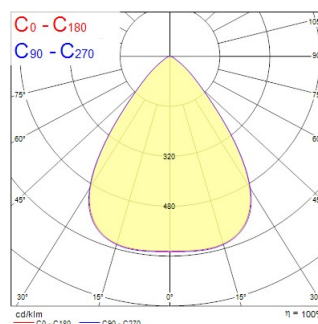

# OPTICLIP TERRA 600 830 2L WHT SSA03

Artikelnummer 0042026

**SYLVANIA**

**TERRA** 

OPTICLIP TERRA 600 830 WHT SSA03 is a high efficacy low glare ceiling recessed luminaire with replaceable light engines for office and education applications. Housing made of white colour cardboard, combined with white colour plastic optic, direct light distribution, luminaire dimensions: 595x595x45mm, IP20 (from the front), IK02, SylSmart Connected enabled with integrated sensor, 34W power consumption, 3000K (warm white) LED CCT, 4450lm luminous flux at 900mA drive current level, 131lm/W system efficacy, CRI>80, SDCM≤3 (3-step MacAdam ellipse) LED Colour Consistency, UGR<16, luminance at 65° < 1000 cd/m<sup>2</sup>. Lifespan: 100,000 hours L80B20, photobiological safety risk group 0. Electrical protection Class II. Glow wire test 650°C.

### Afmetingen (mm)

### Fotometrie

Distance [m]	Cone diameter [m]	E171	E180	E270	E171	E180	E270	illuminance [lx]
0.5	0.78 0.78	1114	2700	2700	30.0°	30.0°	27.9°	271
1.0	1.56 1.56	2779	688	688	30.0°	30.0°	27.9°	69
1.5	2.34 2.34	1235	268	268	30.0°	30.0°	27.9°	308
2.0	3.13 3.11	696	153	153	30.0°	30.0°	27.9°	172
2.5	3.91 3.89	448	113	113	30.0°	30.0°	27.9°	111
3.0	4.69 4.67	309	78	77	30.0°	30.0°	27.9°	77

Distance [m]      Cone diameter [m]      Illuminance [lx]  
 — C0 - C180 (Half beam angle: 75.0°)  
 — C90 - C270 (Half beam angle: 76.0°)