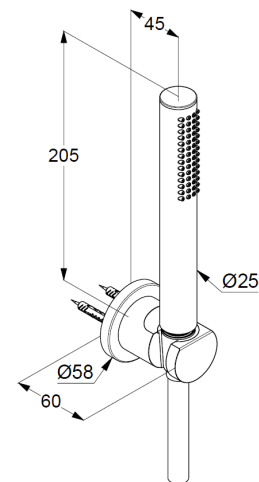

Technische Daten/ Technical Data

KLUDI NOVA FONTE
bath shower set 1 S
DN 15
Style: Puristic

Ref.: 2085053-15

Finishes:
53 matt white

Product description
Manufacturer KLUDI GmbH & Co. KG
Typ: KLUDI NOVA FONTE
bath shower set 1 S
Ref.: 2085053-15

hand shower 1 S
1 spray pattern
with cleaning system
connection G1/2
sieve seal

shower hose
plastic coated
with metal-effect
with conical nuts
anti twist
G1/2 x G1/2 x 1250mm

shower hook
for shower hoses with conical nuts
with fixing material
for rigid wall mounted

Produktabbildung/ Product picture

Maßzeichnung/ Dimensional drawing

Durchfluss/ Flow rate