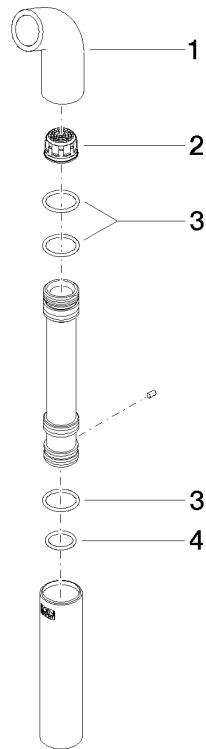

Spray for spray set Affusion pipe 31 x 191 x 50 mm - Brushed Light Gold (PVD) SPARE PARTS

04 12 11 073 01 Product version from 4/1/2025

	Brushed Light Gold (PVD)	04 12 11 073 01-27
	Chrome	04 12 11 073 01-00
	Brushed Platinum	04 12 11 073 01-06
	Platinum	04 12 11 073 01-08
	Dark Chrome	04 12 11 073 01-19
	Brushed Durabronze (23kt Gold)	04 12 11 073 01-28
	Matte Black	04 12 11 073 01-33
	Brushed Gold (PVD)	04 12 11 073 01-37
	Brushed Dark Brass (PVD)	04 12 11 073 01-39
	Brushed Bronze (PVD)	04 12 11 073 01-42
	Brushed Dark Bronze (PVD)	04 12 11 073 01-43
	Brushed Champagne (22kt Gold)	04 12 11 073 01-46
	Champagne (22kt Gold)	04 12 11 073 01-47
	Cyprus	04 12 11 073 01-49
	Brushed Chrome	04 12 11 073 01-93
	Brushed Dark Platinum	04 12 11 073 01-99

Spray for spray set Affusion pipe 31 x 191 x 50 mm - Brushed Light Gold (PVD) SPARE PARTS

04 12 11 073 01 Product version from 4/1/2025

Spray for spray set Affusion pipe 31 x 191 x 50 mm - Brushed Light Gold (PVD) SPARE PARTS

04 12 11 073 01 Product version from 4/1/2025

04 12 11 073 01 Product version from 4/1/2025

Parts for other finishes can be found here: [Chrome](#)

Spare parts list

No.	Item Number	Name	Quantity used	Delivery time
4	90 14 10 055 00 90	O-Ring EPDM 70 15,0 x 2,0 mm -	1.00	14
3	09 14 10 122 90	O-Ring EPDM 70 18,6 x 2,0 mm -	3.00	14
1	09 30 01 202-27	spout	1.00	82
2	09 29 03 082 90	Aerator insert M22x1 34,8-37,8l/min. -	1.00	14