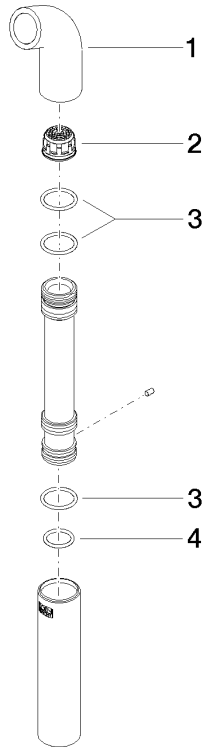

Spray for spray set Affusion pipe 31 x 191 x 50 mm - Matte Black

SPARE PARTS

04 12 11 073 01 Product version from 4/1/2025

	Matte Black	04 12 11 073 01-33
	Chrome	04 12 11 073 01-00
	Brushed Platinum	04 12 11 073 01-06
	Platinum	04 12 11 073 01-08
	Dark Chrome	04 12 11 073 01-19
	Brushed Light Gold (PVD)	04 12 11 073 01-27
	Brushed Durabrass (23kt Gold)	04 12 11 073 01-28
	Brushed Gold (PVD)	04 12 11 073 01-37
	Brushed Dark Brass (PVD)	04 12 11 073 01-39
	Brushed Bronze (PVD)	04 12 11 073 01-42
	Brushed Dark Bronze (PVD)	04 12 11 073 01-43
	Brushed Champagne (22kt Gold)	04 12 11 073 01-46
	Champagne (22kt Gold)	04 12 11 073 01-47
	Cyprum	04 12 11 073 01-49
	Brushed Chrome	04 12 11 073 01-93
	Brushed Dark Platinum	04 12 11 073 01-99

Spray for spray set Affusion pipe 31 x 191 x 50 mm - Matte Black

SPARE PARTS

04 12 11 073 01 Product version from 4/1/2025

Spray for spray set Affusion pipe 31 x 191 x 50 mm - Matte Black

SPARE PARTS

04 12 11 073 01 Product version from 4/1/2025

04 12 11 073 01 Product version from 4/1/2025

Parts for other finishes can be found here: [Chrome](#)

Spare parts list

No.	Item Number	Name	Quantity used	Delivery time
2	09 29 03 082 90	Aerator insert M22x1 34,8-37,8l/min. -	1.00	14
1	09 30 01 202-33	spout	1.00	82
4	90 14 10 055 00 90	O-Ring EPDM 70 15,0 x 2,0 mm -	1.00	14
3	09 14 10 122 90	O-Ring EPDM 70 18,6 x 2,0 mm -	3.00	14