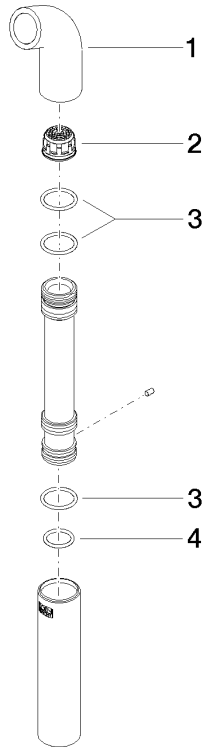

**Spray for spray set Affusion pipe 31 x 191 x 50 mm - Brushed Bronze (PVD)**

**SPARE PARTS**

04 12 11 073 01 Product version from 4/1/2025

	Brushed Bronze (PVD)	04 12 11 073 01-42
	Chrome	04 12 11 073 01-00
	Brushed Platinum	04 12 11 073 01-06
	Platinum	04 12 11 073 01-08
	Dark Chrome	04 12 11 073 01-19
	Brushed Light Gold (PVD)	04 12 11 073 01-27
	Brushed Durabronze (23kt Gold)	04 12 11 073 01-28
	Matte Black	04 12 11 073 01-33
	Brushed Gold (PVD)	04 12 11 073 01-37
	Brushed Dark Brass (PVD)	04 12 11 073 01-39
	Brushed Dark Bronze (PVD)	04 12 11 073 01-43
	Brushed Champagne (22kt Gold)	04 12 11 073 01-46
	Champagne (22kt Gold)	04 12 11 073 01-47
	Cyprus	04 12 11 073 01-49
	Brushed Chrome	04 12 11 073 01-93
	Brushed Dark Platinum	04 12 11 073 01-99

## Spray for spray set Affusion pipe 31 x 191 x 50 mm - Brushed Bronze (PVD)

SPARE PARTS

04 12 11 073 01 Product version from 4/1/2025

## Spray for spray set Affusion pipe 31 x 191 x 50 mm - Brushed Bronze (PVD)

SPARE PARTS

04 12 11 073 01 Product version from 4/1/2025

04 12 11 073 01 Product version from 4/1/2025

Parts for other finishes can be found here: [Chrome](#)

### Spare parts list

No.	Item Number	Name	Quantity used	Delivery time
3	09 14 10 122 90	O-Ring EPDM 70 18,6 x 2,0 mm -	3.00	14
1	09 30 01 202-42	Pipe Ø 26 x 82 mm - Brushed Bronze (PVD)	1.00	82
2	09 29 03 082 90	Aerator insert M22x1 34,8-37,8l/min. -	1.00	14
4	90 14 10 055 00 90	O-Ring EPDM 70 15,0 x 2,0 mm -	1.00	14