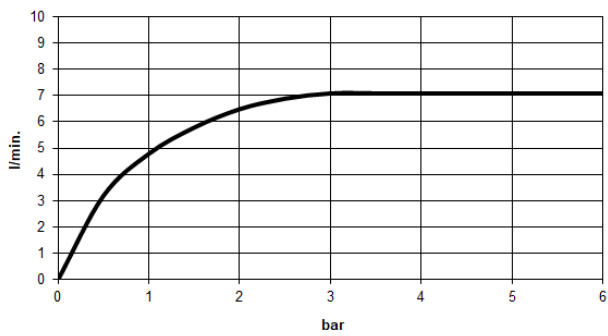

Recommended miscellaneous

- Concealed wall elbow -** 35 085 970 90
- min. recess depth 90 mm
  - max. recess depth 163 mm

28 504 670 Product version from 6/30/2015

mm [inches]

**Flow rate chart**

**Codes & Standards**