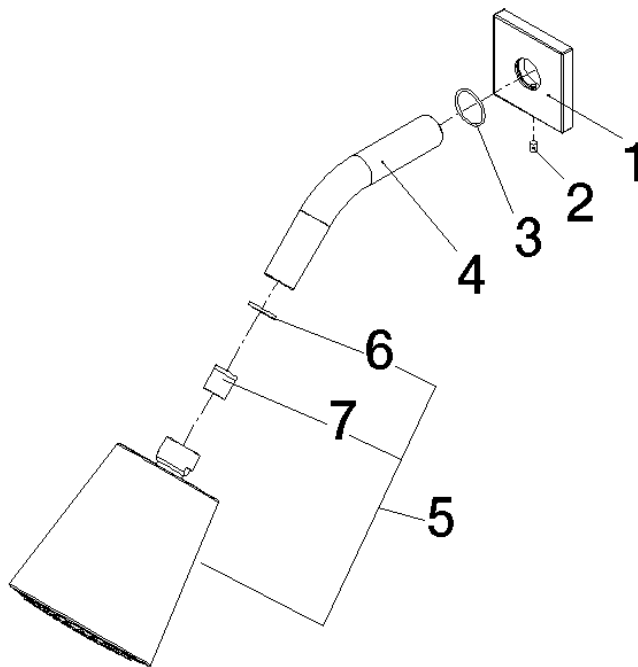

28 504 670 Product version from 6/30/2015

- spray head Ø 100mm
- PURIFY RAIN, max. flow rate 7 l/min (at 3 bar)
- Function from: 6 l/min
- with anti-scale system

**Technical data:**

- 180-210mm projection
- ball-joint pivotable through 30°
- rosette 60 x 60 mm
- 1/2" connection

Recommended miscellaneous

- Concealed wall elbow -** 35 085 970 90
- min. recess depth 90 mm
  - max. recess depth 163 mm

28 504 670 Product version from 6/30/2015

mm [inches]

**Flow rate chart**

**Codes & Standards**

## Shower head - Platinum

SERIES SPECIFIC

---

28 504 670 Product version from 6/30/2015

Certificates and sustainability

---

LGA\_19

### Spare parts list

No.	Item Number	Name	Quantity used	Delivery time
1	09 27 98 003-08	Rosette 60 x 60 x 9 x Ø 24 mm - Platinum	1.00	54
4	09 11 03 011-08	Connection 140 x 65 x 21 mm - Platinum	1.00	54
2	09 31 11 048 90	Mounting Threaded pin with hexagon socket with point M4 x 8 mm -	1.00	14
7	09 23 01 086 90	Flow limiter beige 7,6 l/min. -	1.00	14
5	90 12 05 054 00-08	Spray Overhead shower Ø 141 x 178 mm - Platinum	1.00	54
3	09 14 10 098 90	O-Ring 22,0 x 1,6 mm -	1.00	14
6	90 14 20 002 00 90	Washer 18,5 x 12,0 x 2,0 mm -	1.00	14