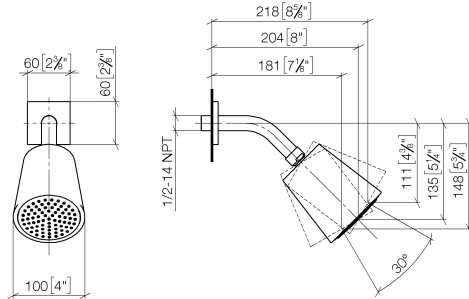

28 504 670 Product version from 6/30/2015

- spray head Ø 100mm
- PURIFY RAIN, max. flow rate 7 l/min (at 3 bar)
- Function from: 6 l/min
- with anti-scale system

**Technical data:**

- 180-210mm projection
- ball-joint pivotable through 30°
- rosette 60 x 60 mm
- 1/2" connection

Recommended miscellaneous

- Concealed wall elbow -** 35 085 970 90
- min. recess depth 90 mm
  - max. recess depth 163 mm

28 504 670 Product version from 6/30/2015

mm [inches]

**Flow rate chart**

**Codes & Standards**

## Shower head - Platinum

SERIES SPECIFIC

---

28 504 670 Product version from 6/30/2015

Certificates and sustainability

---

LGA\_19

### Spare parts list

No.	Item Number	Name	Quantity used	Delivery time
1	09 27 98 003-08	Rosette 60 x 60 x 9 x Ø 24 mm - Platinum	1.00	54
4	09 11 03 011-08	Connection 140 x 65 x 21 mm - Platinum	1.00	54
2	09 31 11 048 90	Mounting Threaded pin with hexagon socket with point M4 x 8 mm -	1.00	14
7	09 23 01 086 90	Flow limiter beige 7,6 l/min. -	1.00	14
5	90 12 05 054 00-08	Spray Overhead shower Ø 141 x 178 mm - Platinum	1.00	54
3	09 14 10 098 90	O-Ring 22,0 x 1,6 mm -	1.00	14
6	90 14 20 002 00 90	Washer 18,5 x 12,0 x 2,0 mm -	1.00	14