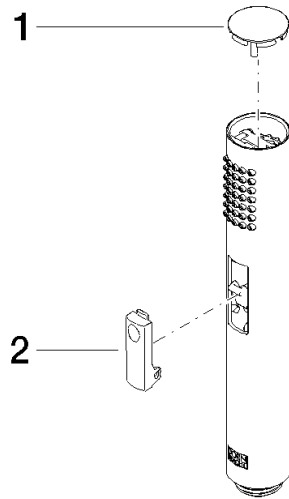

Spray Rinsing spray 28 x 190 x 35 mm - Brushed Bronze (PVD)

SPARE PARTS

04 12 11 158 00

Spray Rinsing spray 28 x 190 x 35 mm - Brushed Bronze (PVD)

SPARE PARTS

04 12 11 158 00

04 12 11 158 00

Parts for other finishes can be found here: [Chrome](#)

Spare parts list

No.	Item Number	Name	Quantity used	Delivery time
2	09 21 33 049 90	Switch 36,7 x 11,58 x 11,81 mm -	1.00	14
1	09 21 02 170-42	Cap for rinsing spray Ø 26,6 x 5 mm - Brushed Bronze (PVD)	1.00	82