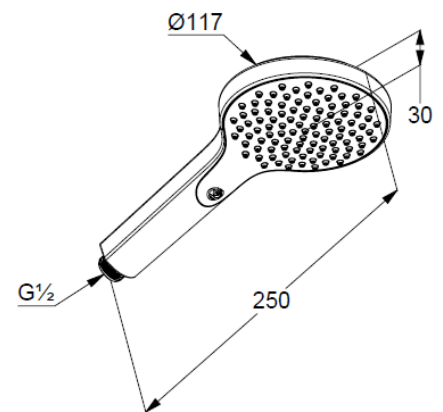

## Technische Daten/ Technical Data

KLUDI-DIVE X  
hand shower 1 S  
DN 15

Ref.: 6981005-00

Finishes:  
05 chrome

Product description  
Manufacturer KLUDI GmbH & Co. KG  
Typ: KLUDI-DIVE X  
hand shower 1 S  
Ref.: 6981005-00

hand shower 1 S  
flow rate at 3 bar 15 l/min.  
(with possibility of limiting to 9 l/min.)  
1 spray pattern  
with cleaning system  
connection G1/2  
sieve seal

### Produktabbildung/ Product picture

### Maßzeichnung/ Dimensional drawing