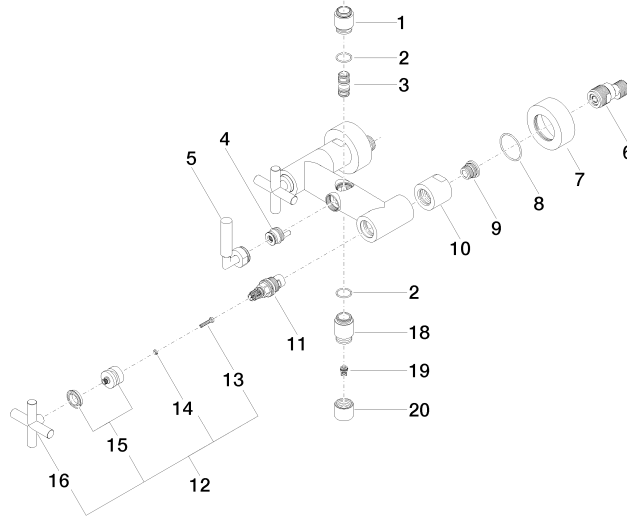

SPARE PARTS

04 17 10 020 01 Product version from 4/1/2025

Connection for bath wall-mounting 200 x 215 x 140 mm - Brushed Dark Brass
(PVD)

SPARE PARTS

04 17 10 020 01 Product version from 4/1/2025

Parts for other
finishes can be found
here: [Chrome](#)

Connection for bath wall-mounting 200 x 215 x 140 mm - Brushed Dark Brass (PVD)

SPARE PARTS

04 17 10 020 01 Product version from 4/1/2025

Spare parts list

No.	Item Number	Name	Quantity used	Delivery time
2	90 14 10 032 00 90	O-Ring 18,1 x 1,6 mm -	2.00	14
3	90 21 10 011 00 90	Diverter TARA incl. eccentric -	1.00	14
14	90 30 11 029 00 90	Connection Spring lock washer Ø 4 -	2.00	14
17	09 24 03 121-39	Nipple Ø 24,7 x 34,5 mm - Brushed Dark Brass (PVD)	1.00	82
5	90 18 20 025 00-39	Diverter 23 x 85 x 48 mm - Brushed Dark Brass (PVD)	1.00	40
13	90 30 30 075 00 90	Mounting Cylinder head screw with hexagon socket Low profile M4 x 20 mm -	2.00	14
16	09 20 89 010-39	Handle 70 x 70 x 22,5 mm - Brushed Dark Brass (PVD)	2.00	-
Spare part can no longer be ordered, please order the replacement item				
90208901010-33 Handle TARA - Matte Black				
8	09 14 10 034 90	O-Ring EPDM 70 38,0 x 2,0 mm -	2.00	14
12	90 20 89 010 10-39	Handle TARA - Brushed Dark Brass (PVD)	2.00	40
4	90 15 01 005 00 90	Diverter Insert Strainer waste 20 x 30 x 20 mm -	1.00	14
11	90 90 03 131 00 90	Head part clockwise closing 1/2" -	2.00	14
18	09 23 01 131 90	Back-flow preventer without limitation Ø 10 x 10,5 mm -	1.00	14
6	04 11 04 030 00 90	S-connection with sound damper and seal 1 pair G1/2 x G3/4 -	2.00	14
10	09 23 10 064-39	Mounting Ø 38 x 34 mm - Brushed Dark Brass (PVD)	2.00	82
15	90 12 12 007 00-39	Handle Socket retainer Ø 29 x 26 mm - Brushed Dark Brass (PVD)	2.00	40
9	04 29 05 014 00 90	Connection M18 x 1,5 -	2.00	14
1	09 24 03 090 20-39	Nipple Ø 25 x 32,5 mm - Brushed Dark Brass (PVD)	1.00	82
19	09 21 02 143-39	Cover Ø 24,7 x 20 mm - Brushed Dark Brass (PVD)	1.00	82
7	09 27 89 103-39	Rosette Ø 65 x 25 mm - Brushed Dark Brass (PVD)	2.00	82