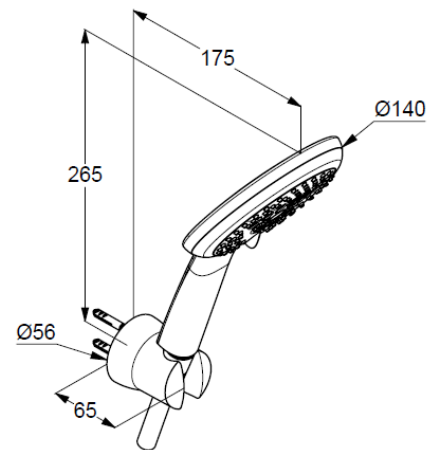

hand shower 3 S  
3 spray pattern  
volume/booster/smooth  
with cleaning system  
connection G1/2  
sieve seal

shower hose  
plastic coated  
with metal-effect  
with conical nuts  
anti twist  
G1/2 x G1/2 x 1250mm

### Maßzeichnung/ Dimensional drawing