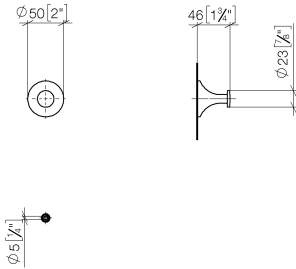

83 251 809 Product version from 4/1/2024

- 46mm projection
- rosette Ø 50 mm

	Brushed Durabrass (23kt Gold)	83 251 809-28
	Chrome	83 251 809-00
	Brushed Platinum	83 251 809-06
	Platinum	83 251 809-08
	Dark Chrome	83 251 809-19
	Brushed Gold (PVD)	83 251 809-37
	Brushed Dark Brass (PVD)	83 251 809-39
	Brushed Bronze (PVD)	83 251 809-42
	Brushed Dark Bronze (PVD)	83 251 809-43
	Brushed Champagne (22kt Gold)	83 251 809-46
	Champagne (22kt Gold)	83 251 809-47
	Brushed Dark Platinum	83 251 809-99

83 251 809 Product version from 4/1/2024

mm [inches]

83 251 809 Product version from 4/1/2024

Parts for other finishes can be found here: Chrome

Spare parts list

No.	Item Number	Name	Quantity used	Delivery time
2	05 24 04 506 00 90	Mounting for hook -	1.00	14
1	08 18 60 536-28	Hooks Ø 50 x 46 mm - Brushed Durabronz (23kt Gold)	1.00	40