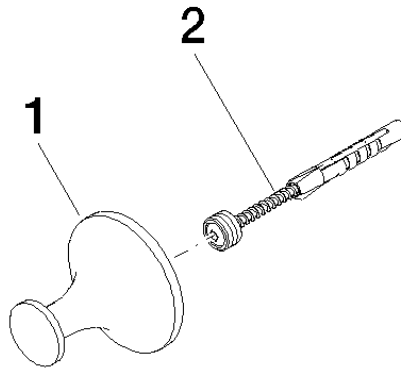

83 251 809 Product version from 4/1/2024

- 46mm projection
- rosette Ø 50 mm

	Brushed Durabrass (23kt Gold)	83 251 809-28
	Chrome	83 251 809-00
	Brushed Platinum	83 251 809-06
	Platinum	83 251 809-08
	Dark Chrome	83 251 809-19
	Brushed Gold (PVD)	83 251 809-37
	Brushed Dark Brass (PVD)	83 251 809-39
	Brushed Bronze (PVD)	83 251 809-42
	Brushed Dark Bronze (PVD)	83 251 809-43
	Brushed Champagne (22kt Gold)	83 251 809-46
	Champagne (22kt Gold)	83 251 809-47
	Brushed Dark Platinum	83 251 809-99

83 251 809 Product version from 4/1/2024

mm [inches]

83 251 809 Product version from 4/1/2024

Parts for other finishes can be found here: Chrome

Spare parts list

No.	Item Number	Name	Quantity used	Delivery time
2	05 24 04 506 00 90	Mounting for hook -	1.00	14
1	08 18 60 536-28	Hooks Ø 50 x 46 mm - Brushed Durabronz (23kt Gold)	1.00	40