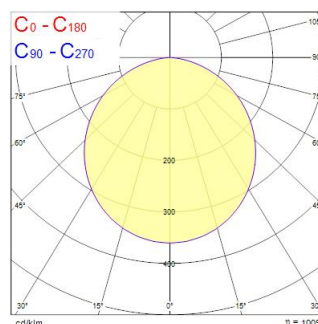

Technische gegevens

Afmetingen (mm)

Fotometrie

Distance [m]	Cone diameter [m]	Beam diameter [m]	Illuminance [lx]
0.5	1.43	1.43	1442
1.0	2.87	2.86	361
1.5	4.30	4.28	160
2.0	5.73	5.71	90
2.5	7.17	7.14	68
3.0	8.60	8.57	46

Distance [m] Cone diameter [m] Beam diameter [m] Illuminance [lx]
 — C0 - C180 (Half beam angle: 110.2°)
 — C90 - C270 (Half beam angle: 110.2°)

START Downlight Flat 157 IP44 12W 1000lm 830 DIM

Artikelnummer 0054120