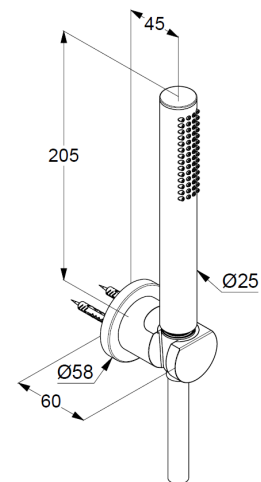

Technische Daten/ Technical Data

KLUDI NOVA FONTE
bath shower set 1 S
DN 15
Style: Puristic

Ref.: 2085005-15

Finishes:
05 chrome

Product description
Manufacturer KLUDI GmbH & Co. KG
Typ: KLUDI NOVA FONTE
bath shower set 1 S
Ref.: 2085005-15

hand shower 1 S
1 spray pattern
with cleaning system
connection G1/2
sieve seal

shower hose
plastic coated
with metal-effect
with conical nuts
anti twist
G1/2 x G1/2 x 1250mm

shower hook
for shower hoses with conical nuts
with fixing material
for rigid wall mounted

Produktabbildung/ Product picture

Maßzeichnung/ Dimensional drawing

Durchfluss/ Flow rate