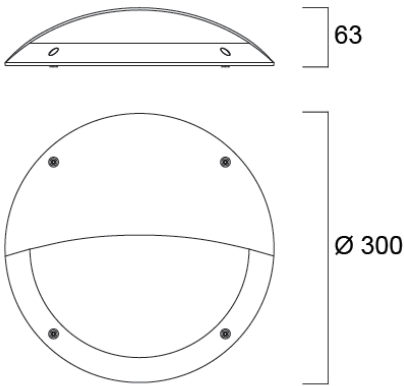

START SURFACE IP66 300MM EYELID BLK 0049342

Technical drawings

Data table

GENERAL DATA

Product name	START SURFACE IP66 300MM EYELID BLK
Technology	Accessory
Accessory type	Decorative
Housing	PC Polycarbonate
Environment	Indoor, Outdoor
General application	Hospitality
ETIM Class	EC002557
E-number FI	4274706
E-number SE	7505136
Warranty	5 years

ELECTRICAL DATA

Control gear required	No

PHYSICAL DATA