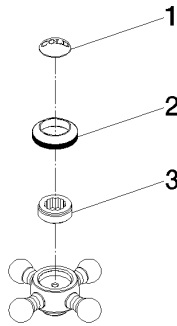

Handle Cold 57 x 57 x 34 mm - Brushed Bronze (PVD)

SPARE PARTS

04 20 36 100 00

	Brushed Bronze (PVD)	04 20 36 100 00-42
	Chrome	04 20 36 100 00-00
	Brushed Platinum	04 20 36 100 00-06
	Platinum	04 20 36 100 00-08
	Durabronze (23kt Gold)	04 20 36 100 00-09
	Brushed Durabronze (23kt Gold)	04 20 36 100 00-28
	Brushed Dark Brass (PVD)	04 20 36 100 0-39
	Brushed Dark Bronze (PVD)	04 20 36 100 00-43
	Brushed Dark Platinum	04 20 36 100 00-99

Handle Cold 57 x 57 x 34 mm - Brushed Bronze (PVD)

SPARE PARTS

04 20 36 100 00

Handle Cold 57 x 57 x 34 mm - Brushed Bronze (PVD)

SPARE PARTS

04 20 36 100 00

04 20 36 100 00

Parts for other finishes can be found here: [Chrome](#)

Spare parts list

No.	Item Number	Name	Quantity used	Delivery time
1	09 26 01 010 90	Cover Porcelain insert plate COLD -	1.00	14
2	09 20 36 005-42	Handle Ø 28 x 7 mm - Brushed Bronze (PVD)	1.00	82
3	09 20 83 006 90	Handle Ø 21 x 7,5 mm -	1.00	14