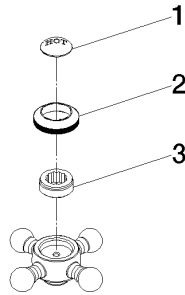

04 20 36 100 01

| | | |
|--|--------------------------------|--------------------|
|  | Brushed Dark Brass (PVD) | 04 20 36 100 01-39 |
|  | Chrome | 04 20 36 100 01-00 |
|  | Brushed Platinum | 04 20 36 100 01-06 |
|  | Platinum | 04 20 36 100 01-08 |
|  | Durabronze (23kt Gold) | 04 20 36 100 01-09 |
|  | Brushed Durabronze (23kt Gold) | 04 20 36 100 01-28 |
|  | Brushed Bronze (PVD) | 04 20 36 100 01-42 |
|  | Brushed Dark Bronze (PVD) | 04 20 36 100 01-43 |
|  | Brushed Dark Platinum | 04 20 36 100 01-99 |

Handle Hot 57 x 57 x 34 mm - Brushed Dark Brass (PVD)

SPARE PARTS

04 20 36 100 01

Handle Hot 57 x 57 x 34 mm - Brushed Dark Brass (PVD)

SPARE PARTS

04 20 36 100 01

04 20 36 100 01

Parts for other finishes can be found here: [Chrome](#)

Spare parts list

| No. | Item Number | Name | Quantity used | Delivery time |
|-----|-----------------|---|---------------|---------------|
| 3 | 09 20 83 006 90 | Handle Ø 21 x 7,5 mm - | 1.00 | 14 |
| 2 | 09 20 36 005-39 | Handle Ø 28 x 7 mm - Brushed Dark Brass (PVD) | 1.00 | 82 |
| 1 | 09 26 01 011 90 | Cover Porcelain insert plate HOT - | 1.00 | 14 |