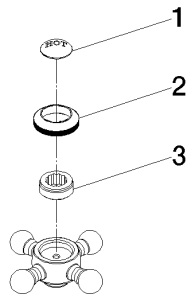

Handle Hot 57 x 57 x 34 mm - Brushed Bronze (PVD)

SPARE PARTS

04 20 36 100 01

	Brushed Bronze (PVD)	04 20 36 100 01-42
	Chrome	04 20 36 100 01-00
	Brushed Platinum	04 20 36 100 01-06
	Platinum	04 20 36 100 01-08
	Durabronze (23kt Gold)	04 20 36 100 01-09
	Brushed Durabronze (23kt Gold)	04 20 36 100 01-28
	Brushed Dark Brass (PVD)	04 20 36 100 01-39
	Brushed Dark Bronze (PVD)	04 20 36 100 01-43
	Brushed Dark Platinum	04 20 36 100 01-99

Handle Hot 57 x 57 x 34 mm - Brushed Bronze (PVD)

SPARE PARTS

04 20 36 100 01

Handle Hot 57 x 57 x 34 mm - Brushed Bronze (PVD)

SPARE PARTS

04 20 36 100 01

04 20 36 100 01

Parts for other
finishes can be found
here: [Chrome](#)

Spare parts list

No.	Item Number	Name	Quantity used	Delivery time
2	09 20 36 005-42	Handle Ø 28 x 7 mm - Brushed Bronze (PVD)	1.00	82
3	09 20 83 006 90	Handle Ø 21 x 7,5 mm -	1.00	14
1	09 26 01 011 90	Cover Porcelain insert plate HOT -	1.00	14