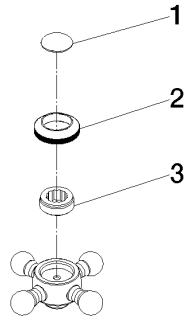

Handle Neutral 57 x 57 x 34 mm - Brushed Dark Brass (PVD)

SPARE PARTS

04 20 36 100 02

	Brushed Dark Brass (PVD)	04 20 36 100 02-39
	Chrome	04 20 36 100 02-00
	Brushed Platinum	04 20 36 100 02-06
	Platinum	04 20 36 100 02-08
	Durabronze (23kt Gold)	04 20 36 100 02-09
	Brushed Durabronze (23kt Gold)	04 20 36 100 02-28
	Brushed Bronze (PVD)	04 20 36 100 02-42
	Brushed Dark Bronze (PVD)	04 20 36 100 02-43
	Brushed Dark Platinum	04 20 36 100 02-99

Handle Neutral 57 x 57 x 34 mm - Brushed Dark Brass (PVD)

SPARE PARTS

04 20 36 100 02

Handle Neutral 57 x 57 x 34 mm - Brushed Dark Brass (PVD)

SPARE PARTS

04 20 36 100 02

04 20 36 100 02

Parts for other finishes can be found here: [Chrome](#)

Spare parts list

No.	Item Number	Name	Quantity used	Delivery time
3	09 20 83 006 90	Handle Ø 21 x 7,5 mm -	1.00	14
1	09 26 01 016 90	Cover Porcelain insert plate NEUTRAL -	1.00	14
2	09 20 36 005-39	Handle Ø 28 x 7 mm - Brushed Dark Brass (PVD)	1.00	82