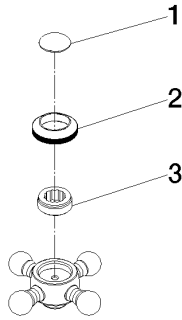

**Handle Neutral 57 x 57 x 34 mm - Brushed Bronze (PVD)**

SPARE PARTS

04 20 36 100 02

	Brushed Bronze (PVD)	04 20 36 100 02-42
	Chrome	04 20 36 100 02-00
	Brushed Platinum	04 20 36 100 02-06
	Platinum	04 20 36 100 02-08
	Durabronze (23kt Gold)	04 20 36 100 02-09
	Brushed Durabronze (23kt Gold)	04 20 36 100 02-28
	Brushed Dark Brass (PVD)	04 20 36 100 02-39
	Brushed Dark Bronze (PVD)	04 20 36 100 02-43
	Brushed Dark Platinum	04 20 36 100 02-99

## Handle Neutral 57 x 57 x 34 mm - Brushed Bronze (PVD)

SPARE PARTS

---

04 20 36 100 02

Handle Neutral 57 x 57 x 34 mm - Brushed Bronze (PVD)

SPARE PARTS

04 20 36 100 02

04 20 36 100 02

Parts for other finishes can be found here: [Chrome](#)

Spare parts list

No.	Item Number	Name	Quantity used	Delivery time
2	09 20 36 005-42	Handle Ø 28 x 7 mm - Brushed Bronze (PVD)	1.00	82
1	09 26 01 016 90	Cover Porcelain insert plate NEUTRAL -	1.00	14
3	09 20 83 006 90	Handle Ø 21 x 7,5 mm -	1.00	14