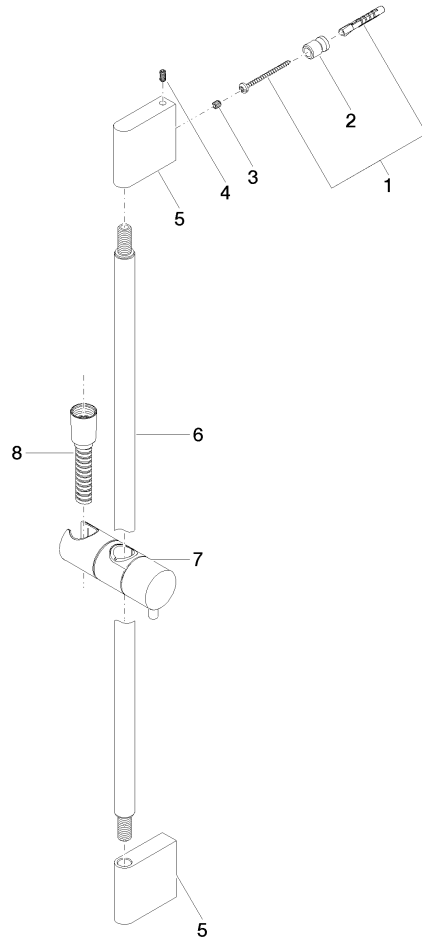

26 413 979 Product version from 10/1/2023

- metal shower hose 1750mm with integrated anti-twist protection
- shower hose connector 3/8"
- slide bar

technical data:

- gauge 853 mm
- rosettes Ø mm
- Pipe diameter 18 mm

Required miscellaneous

	Hand shower FlowReduce 120 mm - Brushed Durabron (23kt Gold) • 5 jets • Ø 120 mm	28 012 979-28 0010
---	---	--------------------

Required miscellaneous

	Hand shower 130 mm - Brushed Durabron (23kt Gold)	28 016 979-28 0010
---	--	--------------------

UK Water Supply
Regulations

XP P 41-280

Certificates and sustainability

ACS_20 ACC LY

WRAS_2009

Spare parts list

No.	Item Number	Name	Quantity used	Delivery time
3	09 31 11 049 90	Mounting Threaded pin with hexagon socket with cup point M6 x 6 mm -	2.00	14
7	12 580 970-28	Slide unit - Brushed Durabron (23kt Gold)	1.00	40
4	04 31 11 113 00 90	Mounting Threaded pin M5 x 12 mm -	2.00	14
5	08 17 97 054-28	Holder 64,5 x 60,5 x 18,5 mm - Brushed Durabron (23kt Gold)	2.00	40
8	28 322 970-28	Metal shower hose 1/2" x 3/8" x 1750 mm - Brushed Durabron (23kt Gold)	1.00	40
1	05 17 20 726 02 90	Attachment set -	2.00	14
6	90 28 22 597 00-28	holder	1.00	-
Spare part can no longer be ordered, please order the replacement item				
2	08 17 20 726 90	Holder Wall mounting Ø 13,5 x 20 mm -	2.00	14