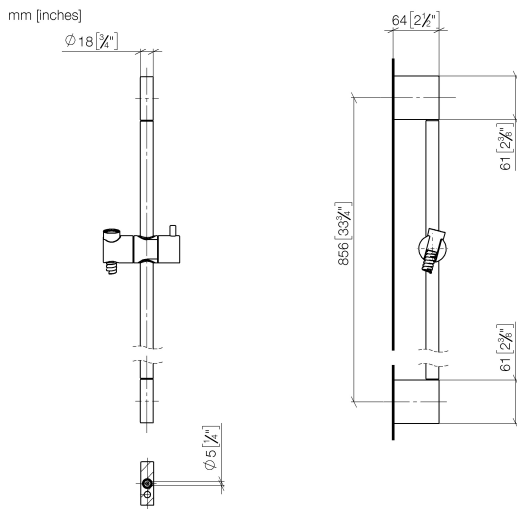

26 413 979 Product version from 10/1/2023

Codes & Standards

Scottish Water
Byelaws

UK Water Supply
Regulations

XP P 41-280

Certificates and sustainability

ACS_20 ACC LY

WRAS_2009