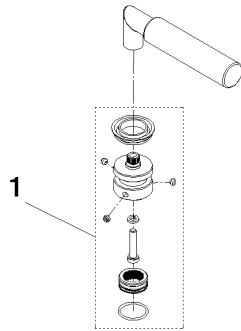

Handle TARA complete - Brushed Light Gold (PVD)

SPARE PARTS

04 20 88 052 10

	Brushed Light Gold (PVD)	04 20 88 052 10-27
	Chrome	04 20 88 052 10-00
	Brushed Platinum	04 20 88 052 10-06
	Platinum	04 20 88 052 10-08
	Brushed Durabronze (23kt Gold)	04 20 88 052 10-28
	Matte Black	04 20 88 052 10-33
	Brushed Dark Brass (PVD)	04 20 88 052 10-39
	Brushed Bronze (PVD)	04 20 88 052 10-42

Handle TARA complete - Brushed Light Gold (PVD)

SPARE PARTS

04 20 88 052 10

Handle TARA complete - Brushed Light Gold (PVD)

SPARE PARTS

04 20 88 052 10

04 20 88 052 10

Parts for other finishes can be found here: [Chrome](#)

Spare parts list

No.	Item Number	Name	Quantity used	Delivery time
1	90 12 12 219 00-27	Retainer - Brushed Light Gold (PVD)	1.00	40