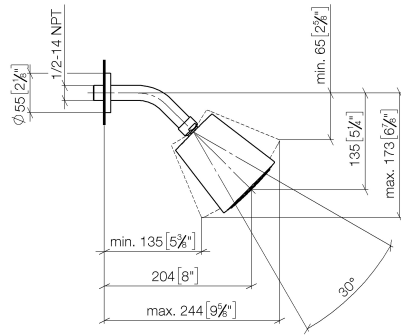

28 504 979 Product version from 10/1/2023

- spray head Ø 100mm
- PURIFY RAIN, max. flow rate 7 l/min (at 3 bar)
- Function from: 6 l/min
- with anti-scale system

Technical data:

- 180-210mm projection
- ball-joint pivotable through 30°
- rosettes Ø 55 mm
- 1/2" connection

Notes:

	Chrome	28 504 979-00
	Brushed Platinum	28 504 979-06
	Platinum	28 504 979-08
	Dark Chrome	28 504 979-19
	Light Gold (PVD)	28 504 979-26
	Brushed Light Gold (PVD)	28 504 979-27
	Brushed Durabrass (23kt Gold)	28 504 979-28
	Matte Black	28 504 979-33
	Brushed Gold (PVD)	28 504 979-37
	Brushed Dark Brass (PVD)	28 504 979-39
	Brushed Bronze (PVD)	28 504 979-42
	Brushed Dark Bronze (PVD)	28 504 979-43
	Brushed Champagne (22kt Gold)	28 504 979-46
	Champagne (22kt Gold)	28 504 979-47
	Brushed Chrome	28 504 979-93
	Brushed Dark Platinum	28 504 979-99

Recommended miscellaneous

- Concealed wall elbow -** 35 085 970 90
- min. recess depth 90 mm
 - max. recess depth 163 mm

28 504 979 Product version from 10/1/2023

mm [inches]

Flow rate chart

Codes & Standards

LGA_19

DVGW_DW-
6517DN0

Spare parts list

No.	Item Number	Name	Quantity used	Delivery time
2	90 14 10 026 00 90	O-Ring 20,5 x 3,5 mm -	1.00	14
4	90 14 20 002 00 90	Washer 18,5 x 12,0 x 2,0 mm -	1.00	14
3	09 11 03 011-00	Connection 140 x 65 x 21 mm - Chrome	1.00	20
1	09 27 22 503-00	Rosette DB logo Ø 55 x Ø 22 x 9 mm - Chrome	1.00	20
5	09 23 01 086 90	Flow limiter beige 7,6 l/min. -	1.00	14
6	90 12 05 054 00-00	Spray Overhead shower Ø 141 x 178 mm - Chrome	1.00	20