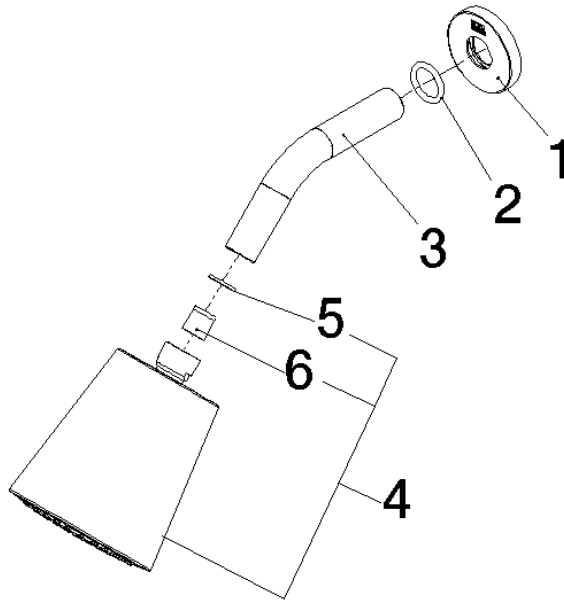

28 504 979 Product version from 10/1/2023

- spray head Ø 100mm
- PURIFY RAIN, max. flow rate 7 l/min (at 3 bar)
- Function from: 6 l/min
- with anti-scale system

Technical data:

- 180-210mm projection
- ball-joint pivotable through 30°
- rosettes Ø 55 mm
- 1/2" connection

Recommended miscellaneous

- Concealed wall elbow -** 35 085 970 90
- min. recess depth 90 mm
 - max. recess depth 163 mm

28 504 979 Product version from 10/1/2023

mm [inches]

Flow rate chart

Codes & Standards

DIN 4109

EN 1112

ISO 3822

Ü-Zeichen

Shower head - Chrome

SERIES SPECIFIC

28 504 979 Product version from 10/1/2023

Certificates and sustainability

LGA_19

DVGW_DW-
6517DN0

Spare parts list

No.	Item Number	Name	Quantity used	Delivery time
2	90 14 10 026 00 90	O-Ring 20,5 x 3,5 mm -	1.00	14
4	90 14 20 002 00 90	Washer 18,5 x 12,0 x 2,0 mm -	1.00	14
3	09 11 03 011-00	Connection 140 x 65 x 21 mm - Chrome	1.00	20
1	09 27 22 503-00	Rosette DB logo Ø 55 x Ø 22 x 9 mm - Chrome	1.00	20
5	09 23 01 086 90	Flow limiter beige 7,6 l/min. -	1.00	14
6	90 12 05 054 00-00	Spray Overhead shower Ø 141 x 178 mm - Chrome	1.00	20