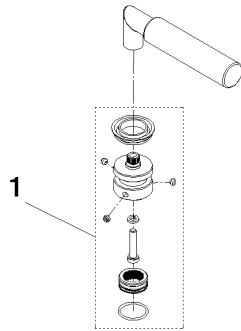

Handle TARA complete - Brushed Dark Brass (PVD)

SPARE PARTS

04 20 88 052 10

Handle TARA complete - Brushed Dark Brass (PVD)

SPARE PARTS

04 20 88 052 10

04 20 88 052 10

Parts for other finishes can be found here: [Chrome](#)

Spare parts list

No.	Item Number	Name	Quantity used	Delivery time
1	90 12 12 219 00-39	base	1.00	40