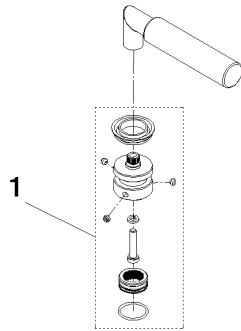

Handle TARA complete - Brushed Bronze (PVD)

SPARE PARTS

04 20 88 052 10

Handle TARA complete - Brushed Bronze (PVD)

SPARE PARTS

04 20 88 052 10

04 20 88 052 10

Parts for other finishes can be found here: [Chrome](#)

Spare parts list

No.	Item Number	Name	Quantity used	Delivery time
1	90 12 12 219 00-42	Retainer - Brushed Bronze (PVD)	1.00	40