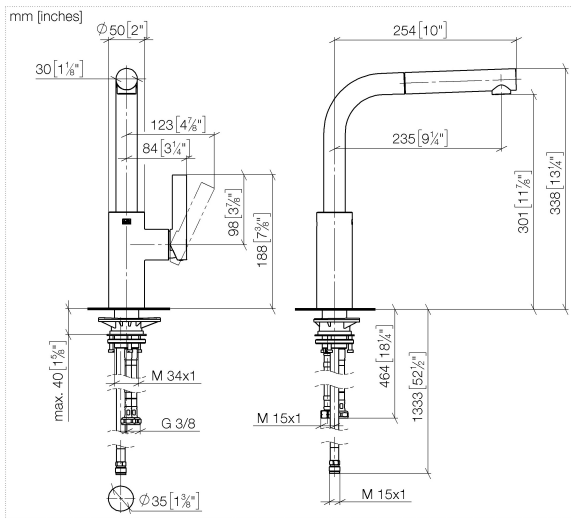

33 840 790 Product version from 12/31/2013 to 5/15/2020

- 235mm projection
- pivotable spout 360°
- air-enriched flow
- height of mixer 337 mm
- height up to aerator 300 mm
- hole diameter 35 mm
- fabric braided hose 1500 mm
- max. flow 8.8 l/min at 3 bar flow pressure
- lead-free
- This product can help a building meet the requirements of Green Building Rating Systems, e.g. LEED®, BREEAM®, DGNB

Flow rate chart

Codes & Standards

DIN 4109

EN 1717

Executive Order
no. 1007

ISO 3822

Ü-Zeichen

ELIO Single-lever mixer Pull-out - Brushed Platinum