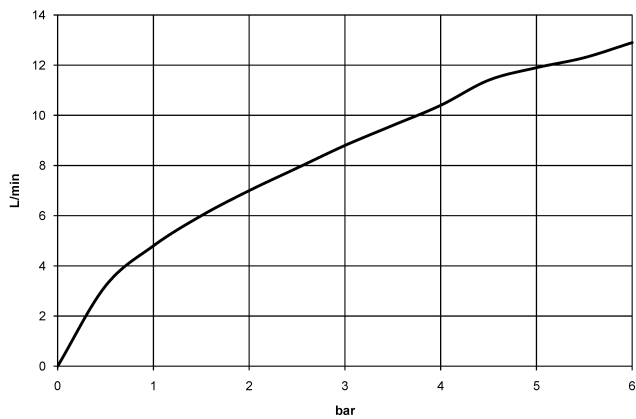

33 840 790 Product version from 12/31/2013 to 5/15/2020

- 235mm projection
- pivotable spout 360°
- air-enriched flow
- height of mixer 337 mm
- height up to aerator 300 mm
- hole diameter 35 mm
- fabric braided hose 1500 mm
- max. flow 8.8 l/min at 3 bar flow pressure
- lead-free
- This product can help a building meet the requirements of Green Building Rating Systems, e.g. LEED®, BREEAM®, DGNB

Flow rate chart

Codes & Standards

DIN 4109

EN 1717

Executive Order
no. 1007

ISO 3822

Ü-Zeichen

ELIO Single-lever mixer Pull-out - Brushed Platinum