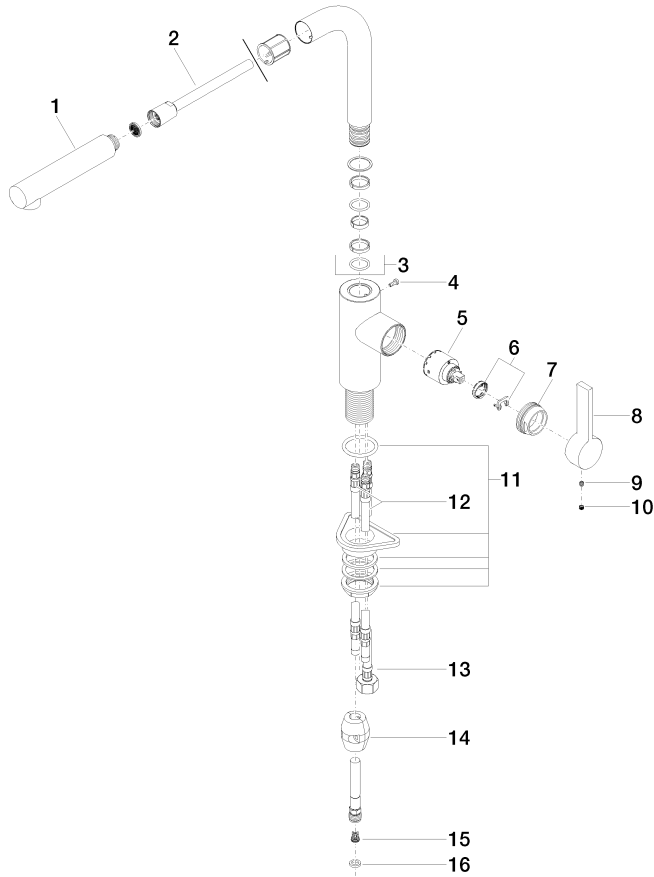

33 840 790 Product version from 12/31/2013 to 5/15/2020

Parts for other finishes can be found here: [Chrome](#)

33 840 790 Product version from 12/31/2013 to 5/15/2020

Spare parts list

No.	Item Number	Name	Quantity used	Delivery time
14	04 21 50 005 00 90	Weight for kitchen spray hoses 400g -	1.00	14
6	90 28 10 148 00 90	Temperature limitation ring -	1.00	14
15	09 23 01 131 90	Back-flow preventer without limitation Ø 10 x 10,5 mm -	1.00	14
10	90 31 20 109 00 90	Plug -	1.00	14
11	04 23 10 044 02 90	Mounting with seals M34 x 1 -	1.00	14
7	09 24 04 141-06	Mounting Ø 40 x 18 mm - Brushed Platinum	1.00	20
3	90 28 22 186 00-06	Pipe 245 x 125 x 135 mm - Brushed Platinum	1.00	20
2	90 30 02 062 00-06	Kitchen hose Black braided polymer with cone 1/2" x M15x1 x 1500 mm - Brushed Platinum	1.00	20
16	90 14 20 019 00 90	Washer Vf 3110 13,9 x 10 x 2 mm -	1.00	14
9	90 31 11 030 00 90	Mounting Threaded pin with hexagon socket with cup point M5 x 5 mm -	1.00	14
13	04 30 04 029 00 90	High pressure hose M10x1 x M15x1 x 420 mm -	1.00	14
8	09 20 79 040-06	Handle Lever 120 x 43 x 23 mm - Brushed Platinum	1.00	20
12	04 30 04 016 00 90	High pressure hose M10x1 x 420 mm -	2.00	-
Spare part can no longer be ordered, please order the replacement item				
	0430041040090	High pressure hose M10x1 x 3/8" x 420 mm -		
5	90 15 05 061 00 90	Cartridge black Ø 35 x 52 mm -	1.00	-
Spare part can no longer be ordered, please order the replacement item				
	9015050450090	Cartridge black Ø 35 x 52 mm -		
4	09 30 30 054 90	Mounting Cylinder head screw with hexagon socket with low profile M4 x 10 mm -	1.00	14
1	04 12 11 106 00-06	Rinsing spray 30 x 35 x 168 mm - Brushed Platinum	1.00	20