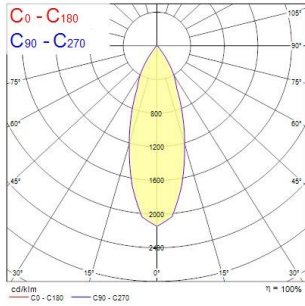

Myriad Deco IP65 White Bezel

MYRIAD DECO IP65 FLOOD 4000K DALI WHITE WBEZ
2058877

PRODUCT OVERVIEW

Product name	MYRIAD DECO IP65 FLOOD 4000K DALI WHITE WBEZ
Technology	LED
Cap/Base	N/A
Housing	Aluminium
Mount	Ceiling recessed mounting
Environment	Interior
Warranty	5 years
Fixture luminous flux (lm)	977
Luminaire efficacy (lm/W)	98
LOR (%)	100
Colour temperature (K)	4000
Light colour	Neutral White
CRI (Ra)	90
Colour Variation Initial (SDCM)	SDCM3
Photobiological Risk Group	RG1
Total power consumption (W)	10
Electrical protection	Class II
Control gear type	Electronic ballast
Housing colour	White
IP rating	IP65/20
IK rating	IK02
Product EAN number	5025768588770

PHOTOMETRY

Myriad Deco IP65 White Bezel MYRIAD DECO IP65 FLOOD 4000K DALI WHITE WBEZ 2058877

0.5	0.32	507 E(C)	17.8°	838 364
1.0	0.63	507 E(C)	17.8°	206 87
1.5	0.85	507 E(C)	17.8°	92 40
2.0	1.27	507 E(C)	17.8°	64 28
2.5	1.59	507 E(C)	17.8°	38 16
3.0	1.90	507 E(C)	17.8°	28 12

Distance [m] Cone diameter [m]
 C0 - C180 (Half beam angle: 35.2°)

TECHNICAL DRAWINGS