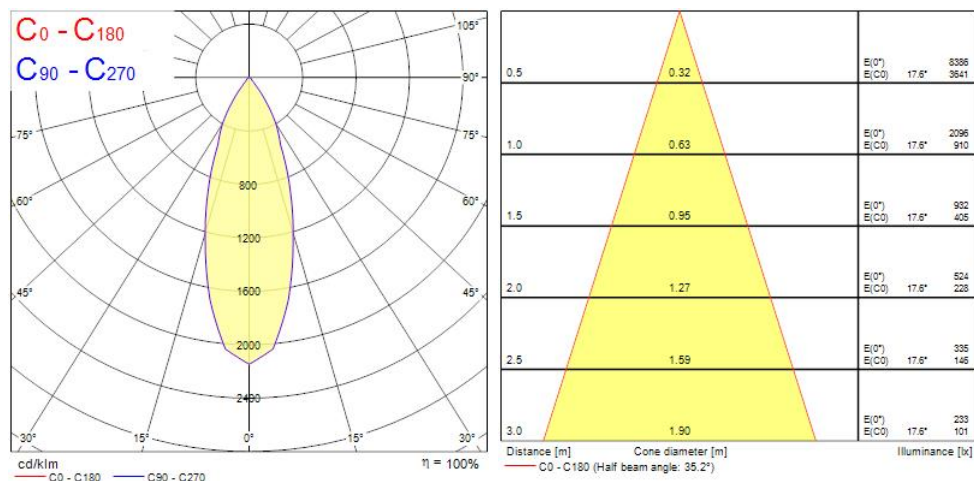

Concord

MYRIAD DECO IP65 FLOOD 4000K DALI BLACK WBEZ 2058901

Product EAN number

5025768589012

Warranty

5 years

Photometry

Technical drawings