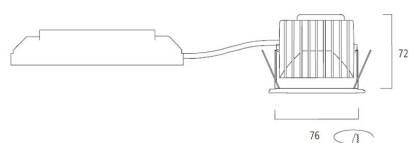

Dimensions (mm)

Data table

Concord

MYRIAD DECO IP65 FLOOD 4000K DALI BLACK WBEZ 2058901

GENERAL DATA

| | |
|---|--|
| Product name | MYRIAD DECO IP65 FLOOD 4000K DALI BLACK WBEZ |
| Technology | LED |
| Cap/Base | N/A |
| Housing | Aluminium |
| Mount | Ceiling recessed mounting |
| Environment | Interior |
| Performance ambient temperature Tq (°C) | 25 |
| Warranty | 5 years |

| | |
|-------------------------------|-----------------|
| Housing colour | Black |
| IP rating | IP65/20 |
| IK rating | IK02 |
| Diffuser finish | Bezel (or Ring) |
| Nominal Product Diameter (mm) | 90 |
| Weight (kg) | 0.44 |
| Recessed Depth (mm) | 72 |