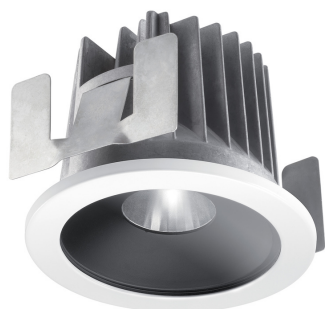

Concord

MYRIAD DECO IP65 FLOOD 4000K DALI BLACK WBEZ 2058901

Features

- MYRD IP FL 4K DALI BLK WBEZ

Product Overview

| | |
|---------------------------------|--|
| Product name | MYRIAD DECO IP65 FLOOD 4000K DALI BLACK WBEZ |
| Technology | LED |
| Cap/Base | N/A |
| Housing | Aluminium |
| Mount | Ceiling recessed mounting |
| Environment | Interior |
| Fixture luminous flux (lm) | 977 |
| Luminaire efficacy (lm/W) | 98 |
| LOR (%) | 100 |
| Colour temperature (K) | 4000 |
| Light colour | Neutral White |
| CRI (Ra) | 90 |
| Colour Variation Initial (SDCM) | 3 |
| Photobiological Risk Group | RG1 |
| Total power consumption (W) | 10 |
| Electrical protection | Class II |
| Control gear type | Electronic ballast |
| Housing colour | Black |
| IP rating | IP65/20 |
| IK rating | IK02 |

Concord

MYRIAD DECO IP65 FLOOD 4000K DALI BLACK WBEZ 2058901

Product EAN number

5025768589012

Warranty

5 years

Photometry

Technical drawings

Dimensions (mm)

Data table

Concord

MYRIAD DECO IP65 FLOOD 4000K DALI BLACK WBEZ 2058901

GENERAL DATA

| | |
|---|--|
| Product name | MYRIAD DECO IP65 FLOOD 4000K DALI BLACK WBEZ |
| Technology | LED |
| Cap/Base | N/A |
| Housing | Aluminium |
| Mount | Ceiling recessed mounting |
| Environment | Interior |
| Performance ambient temperature Tq (°C) | 25 |
| Warranty | 5 years |

| | |
|-------------------------------|-----------------|
| Housing colour | Black |
| IP rating | IP65/20 |
| IK rating | IK02 |
| Diffuser finish | Bezel (or Ring) |
| Nominal Product Diameter (mm) | 90 |
| Weight (kg) | 0.44 |
| Recessed Depth (mm) | 72 |