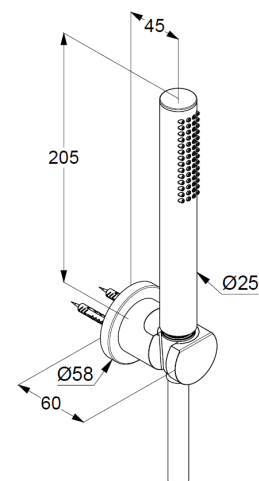

Technische Daten/ Technical Data

KLUDI NOVA FONTE
bath shower set 1 S
DN 15
Style: Puristic

Ref.: 20850N0-15

Finishes:
NO Brushes Gold (18) PVD

Product description
Manufacturer KLUDI GmbH & Co. KG
Typ: KLUDI NOVA FONTE
bath shower set 1 S
Ref.: 20850N0-15

hand shower 1 S
1 spray pattern
with cleaning system
connection G1/2
sieve seal

shower hose
plastic coated
with metal-effect
with conical nuts
anti twist
G1/2 x G1/2 x 1250mm

shower hook
for shower hoses with conical nuts
with fixing material
for rigid wall mounted

Produktabbildung/ Product picture

Maßzeichnung/ Dimensional drawing

Durchfluss/ Flow rate