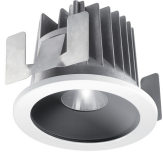

Myriad Deco IP65 White Bezel

MYRIAD DECO IP65 FLOOD 4000K DALI BLACK WBEZ
2058901

PRODUCT OVERVIEW

Product name	MYRIAD DECO IP65 FLOOD 4000K DALI BLACK WBEZ
Technology	LED
Cap/Base	N/A
Housing	Aluminium
Mount	Ceiling recessed mounting
Environment	Interior
Warranty	5 years
Fixture luminous flux (lm)	977
Luminaire efficacy (lm/W)	98
LOR (%)	100
Colour temperature (K)	4000
Light colour	Neutral White
CRI (Ra)	90
Colour Variation Initial (SDCM)	SDCM3
Photobiological Risk Group	RG1
Total power consumption (W)	10
Electrical protection	Class II
Control gear type	Electronic ballast
Housing colour	Black
IP rating	IP65/20
IK rating	IK02
Product EAN number	5025768589012

PHOTOMETRY

Myriad Deco IP65 White Bezel MYRIAD DECO IP65 FLOOD 4000K DALI BLACK WBEZ 2058901

Distance [m]	Cone diameter [m]	E _{0%} [lx]	E _{50%} [lx]	E _{90%} [lx]
0.5	0.32	5071	1718	3388
1.0	0.63	5071	1718	3388
1.5	0.95	5071	1718	3388
2.0	1.27	5071	1718	3388
2.5	1.59	5071	1718	3388
3.0	1.90	5071	1718	3388