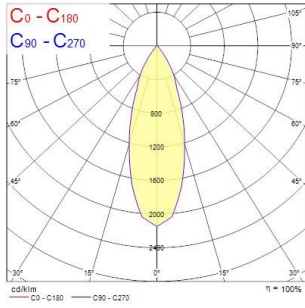

Myriad Deco IP65 White Bezel

MYRIAD DECO IP65 FLOOD 4000K DALI BLACK WBEZ
2058901

PRODUCT OVERVIEW

Product name	MYRIAD DECO IP65 FLOOD 4000K DALI BLACK WBEZ
Technology	LED
Cap/Base	N/A
Housing	Aluminium
Mount	Ceiling recessed mounting
Environment	Interior
Warranty	5 years
Fixture luminous flux (lm)	977
Luminaire efficacy (lm/W)	98
LOR (%)	100
Colour temperature (K)	4000
Light colour	Neutral White
CRI (Ra)	90
Colour Variation Initial (SDCM)	SDCM3
Photobiological Risk Group	RG1
Total power consumption (W)	10
Electrical protection	Class II
Control gear type	Electronic ballast
Housing colour	Black
IP rating	IP65/20
IK rating	IK02
Product EAN number	5025768589012

PHOTOMETRY

Myriad Deco IP65 White Bezel MYRIAD DECO IP65 FLOOD 4000K DALI BLACK WBEZ 2058901

Distance [m]	Cone diameter [m]	E _{0%} [lx]	E _{50%} [lx]	E _{90%} [lx]
0.5	0.32	5071	1718	3388
1.0	0.63	5071	1718	3388
1.5	0.95	5071	1718	3388
2.0	1.27	5071	1718	3388
2.5	1.59	5071	1718	3388
3.0	1.90	5071	1718	3388

Distance [m] Cone diameter [m]
 C0 - C180 (Half beam angle: 35.2°)

TECHNICAL DRAWINGS