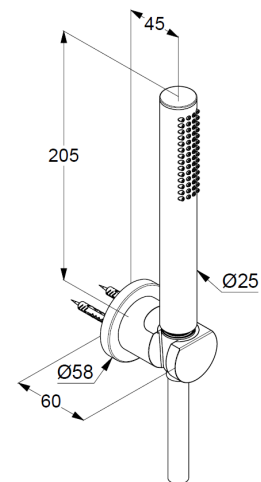

Technische Daten/ Technical Data

KLUDI NOVA FONTE
bath shower set 1 S
DN 15
Style: Puristic

Ref.: 20850N1-15

Finishes:
N1 Brushed Bronze PVD

Product description
Manufacturer KLUDI GmbH & Co. KG
Typ: KLUDI NOVA FONTE
bath shower set 1 S
Ref.: 20850N1-15

hand shower 1 S
1 spray pattern
with cleaning system
connection G1/2
sieve seal

shower hose
plastic coated
with metal-effect
with conical nuts
anti twist
G1/2 x G1/2 x 1250mm

shower hook
for shower hoses with conical nuts
with fixing material
for rigid wall mounted

Produktabbildung/ Product picture

Maßzeichnung/ Dimensional drawing

Durchfluss/ Flow rate