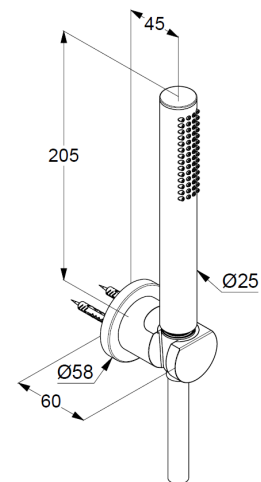

## Technische Daten/ Technical Data

KLUDI NOVA FONTE  
bath shower set 1 S  
DN 15  
Style: Puristic

Ref.: 2085ON2-15

Finishes:  
N2 Brushed Gunmetal PVD

Product description  
Manufacturer KLUDI GmbH & Co. KG  
Typ: KLUDI NOVA FONTE  
bath shower set 1 S  
Ref.: 2085ON2-15

hand shower 1 S  
1 spray pattern  
with cleaning system  
connection G1/2  
sieve seal

shower hose  
plastic coated  
with metal-effect  
with conical nuts  
anti twist  
G1/2 x G1/2 x 1250mm

shower hook  
for shower hoses with conical nuts  
with fixing material  
for rigid wall mounted

### Produktabbildung/ Product picture

### Maßzeichnung/ Dimensional drawing