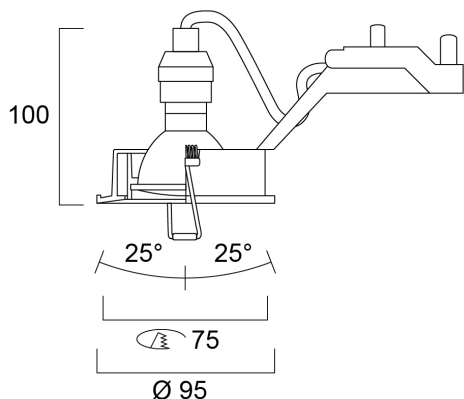

INSET TREND KIT SW IP44 REFLED ES50 36° WH WW DIM 3001764

Warranty

3 years

Technical drawings

Data table

GENERAL DATA

Product name	INSET TREND KIT SW IP44 REFLED ES50 36° WH WW DIM
Technology	LED
Cap/Base	GU10
Housing	Aluminium
Mount	Ceiling recessed mounting
Environment	Indoor
E-number FI	4271315
E-number SE	7467394
Warranty	3 years

OPTICAL DATA

Fixture luminous flux (lm)	345
Luminaire efficacy (lm/W)	76
LOR (%)	100