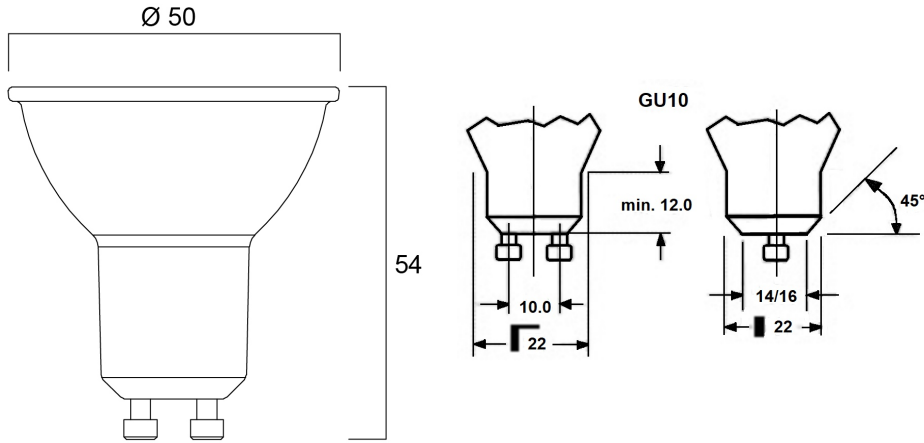

Technical drawings

Data table

GENERAL DATA

Product name	RefLED Platinum Retro ES50 350LM DIM 830 36 SL
Technology	LED
Cap/Base	GU10
Fixture rating	Open
Operating temperature range (°C)	-20°C...+50°C
E-number FI	4741182
Warranty	5 years

OPTICAL DATA

Colour temperature (K)	3000
CRI (Ra)	80
Colour Variation Initial (SDCM)	6
Luminous Intensity (cd)	850
Photobiological Risk Group	RG1