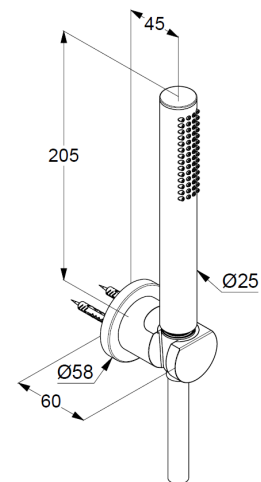

Technische Daten/ Technical Data

KLUDI NOVA FONTE
bath shower set 1 S
DN 15
Style: Puristic

Ref.: 20850N5-15

Finishes:
N5 Stainless Brushed Nickel PVD

Product description
Manufacturer KLUDI GmbH & Co. KG
Typ: KLUDI NOVA FONTE
bath shower set 1 S
Ref.: 20850N5-15

hand shower 1 S
1 spray pattern
with cleaning system
connection G1/2
sieve seal

shower hose
plastic coated
with metal-effect
with conical nuts
anti twist
G1/2 x G1/2 x 1250mm

shower hook
for shower hoses with conical nuts
with fixing material
for rigid wall mounted

Produktabbildung/ Product picture

Maßzeichnung/ Dimensional drawing

Durchfluss/ Flow rate