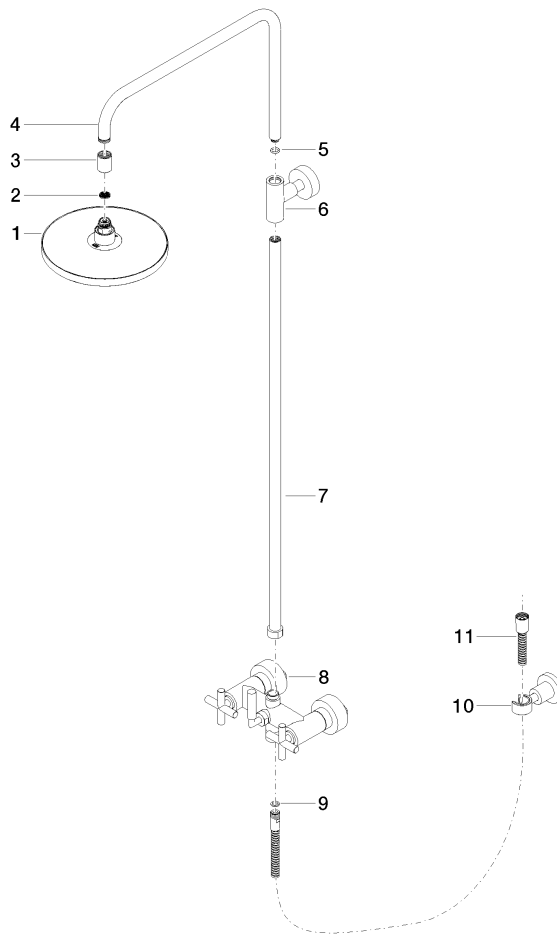

Control element:

- rotary diverter for fixed-riser shower/hand shower
- slide-on rosettes Ø 57 mm
- 1500 mm metal shower hose

Technical data:

- shower with fixed riser projection 420mm
- height of fittings up to rain shower (bottom edge) 1007mm
- height of fittings up to top edge of elbow 1167mm
- rosette for wall mounting Ø 57mm
- rosette for shower holder Ø 55mm
- rosette for shower mixer Ø 65mm
- Pipe diameter 20 mm
- gauge 150 mm - 13 mm

26 633 892 Product version from 4/1/2024
mm [inches]
1:10

Flow rate chart

Codes & Standards

DIN 4109

EN 1717

ISO 3822

Scottish Water
Byelaws

UK Water Supply
Regulations

Ü-Zeichen

TARA Showerpipe without hand shower FlowReduce 220 mm - Brushed Dark
Platinum

TARA

26 633 892 Product version from 4/1/2024

Certificates and sustainability

Belgaqua_21-023-2 WRAS_2204

LGA_38

EPD-DOR-20230287 Belgaqua_25-345-2
-IBA1-EN
Environmental.prod
uct-declarat

26 633 892 Product version from 4/1/2024

Parts for other finishes can be found here: [Chrome](#)

Spare parts list

No.	Item Number	Name	Quantity used	Delivery time
11	28 304 970-99	Metal shower hose 1/2" x 3/8" x 1500 mm - Brushed Dark Platinum	1.00	40
3	09 24 03 177 20-99	Connection Adapter for rain shower Ø 25 x 30 mm - Brushed Dark Platinum	1.00	40
2	09 23 01 039 90	Sieve seal Ø 19 x 5,5 mm -	1.00	14
6	90 17 11 037 00-99	Mounting for spray deck mounting T-piece - Brushed Dark Platinum	1.00	40
9	90 14 20 026 00 90	Washer 14 x 8 x 2 mm Centellen WS 3820 -	1.00	14
5	90 14 10 011 00 90	O-Ring EPDM 70 11,0 x 2,5 mm -	1.00	14
10	28 050 892-99	TARA Wall bracket - Brushed Dark Platinum	1.00	40
1	90 12 05 092 20-99	Rainshower round Ø 220 mm - Brushed Dark Platinum	1.00	40
4	04 28 22 101 20-99	Spout 447,5 x 30 x 297 mm - Brushed Dark Platinum	1.00	40
7	90 28 22 096 00-99	Pipe 830 mm - Brushed Dark Platinum	1.00	40
8	04 17 10 020 01-99	Connection for bath wall-mounting 200 x 215 x 140 mm - Brushed Dark Platinum	1.00	40