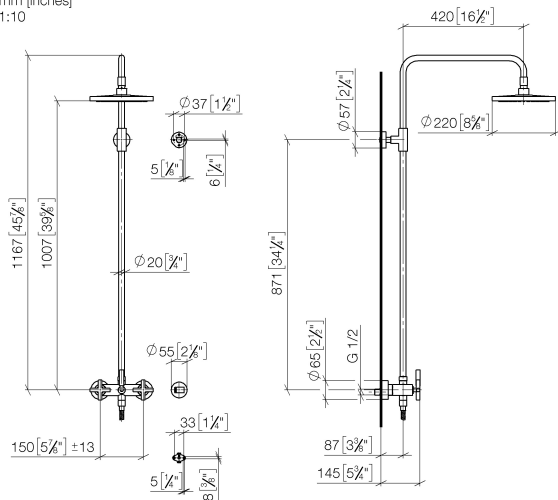

26 633 892 Product version from 4/1/2024

Rain shower:

- rain shower Ø 220 mm
- Rain shower material: metal
- Rain shower: PURE RAIN, max. flow rate 7 l/min (at 3 bar)
- Function from: 4 l/min
- rain shower with anti-scale system

Control element:

- rotary diverter for fixed-riser shower/hand shower
- slide-on rosettes Ø 57 mm
- 1500 mm metal shower hose

Technical data:

- shower with fixed riser projection 420mm
- height of fittings up to rain shower (bottom edge) 1007mm
- height of fittings up to top edge of elbow 1167mm
- rosette for wall mounting Ø 57mm
- rosette for shower holder Ø 55mm
- rosette for shower mixer Ø 65mm
- Pipe diameter 20 mm
- gauge 150 mm - 13 mm

26 633 892 Product version from 4/1/2024
mm [inches]
1:10

Flow rate chart

Codes & Standards

DIN 4109

EN 1717

ISO 3822

Scottish Water
Byelaws

UK Water Supply
Regulations

26 633 892 Product version from 4/1/2024

Parts for other finishes can be found here: [Chrome](#)

Spare parts list

No.	Item Number	Name	Quantity used	Delivery time
11	28 304 970-99	Metal shower hose 1/2" x 3/8" x 1500 mm - Brushed Dark Platinum	1.00	40
3	09 24 03 177 20-99	Connection Adapter for rain shower Ø 25 x 30 mm - Brushed Dark Platinum	1.00	40
2	09 23 01 039 90	Sieve seal Ø 19 x 5,5 mm -	1.00	14
6	90 17 11 037 00-99	Mounting for spray deck mounting T-piece - Brushed Dark Platinum	1.00	40
9	90 14 20 026 00 90	Washer 14 x 8 x 2 mm Centellen WS 3820 -	1.00	14
5	90 14 10 011 00 90	O-Ring EPDM 70 11,0 x 2,5 mm -	1.00	14
10	28 050 892-99	TARA Wall bracket - Brushed Dark Platinum	1.00	40
1	90 12 05 092 20-99	Rainshower round Ø 220 mm - Brushed Dark Platinum	1.00	40
4	04 28 22 101 20-99	Spout 447,5 x 30 x 297 mm - Brushed Dark Platinum	1.00	40
7	90 28 22 096 00-99	Pipe 830 mm - Brushed Dark Platinum	1.00	40
8	04 17 10 020 01-99	Connection for bath wall-mounting 200 x 215 x 140 mm - Brushed Dark Platinum	1.00	40