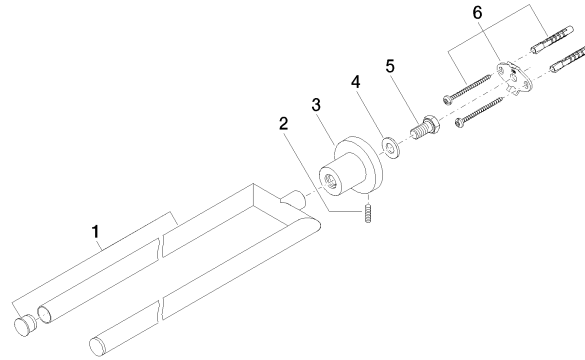

TARA Towel bar in two parts non-swivel - Brushed Platinum

TARA

83 210 892 Product version from 4/1/2024

- width 90mm
- height 55 mm
- rosette Ø 55 mm
- 460mm projection

	Brushed Platinum	83 210 892-06
	Chrome	83 210 892-00
	Platinum	83 210 892-08
	Dark Chrome	83 210 892-19
	Brushed Durabronze (23kt Gold)	83 210 892-28
	Matte Black	83 210 892-33
	Brushed Gold (PVD)	83 210 892-37
	Brushed Dark Brass (PVD)	83 210 892-39
	Brushed Bronze (PVD)	83 210 892-42
	Brushed Dark Bronze (PVD)	83 210 892-43
	Brushed Champagne (22kt Gold)	83 210 892-46
	Champagne (22kt Gold)	83 210 892-47
	Brushed Chrome	83 210 892-93
	Brushed Dark Platinum	83 210 892-99

83 210 892 Product version from 4/1/2024

mm [inches]

83 210 892 Product version from 4/1/2024

Parts for other finishes can be found here: [Chrome](#)

Spare parts list

No.	Item Number	Name	Quantity used	Delivery time
6	05 17 20 739 00 90	Attachment set 150 x 65 x 10 mm -	1.00	14
1	90 17 89 554 00-06	Holder for towel bar, double 92 x 21,5 x 419 mm - Brushed Platinum	1.00	-
Spare part can no longer be ordered, please order the replacement item				
3	08 17 89 505-06	Holder universal 60 x 100 x 60 mm - Brushed Platinum	1.00	20
4	09 30 11 046 90	Washer Ø 10,5 -	1.00	14
5	09 30 30 071 90	Mounting Hexagonal bolt with thread as far as head M10 x 20 mm -	1.00	14
2	04 31 11 113 00 90	Mounting Threaded pin M5 x 12 mm -	1.00	14