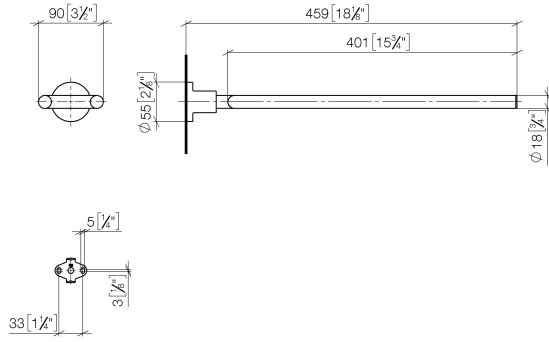

TARA Towel bar in two parts non-swivel - Brushed Platinum

TARA

83 210 892 Product version from 4/1/2024

- width 90mm
- height 55 mm
- rosette Ø 55 mm
- 460mm projection

	Brushed Platinum	83 210 892-06
	Chrome	83 210 892-00
	Platinum	83 210 892-08
	Dark Chrome	83 210 892-19
	Brushed Durabronze (23kt Gold)	83 210 892-28
	Matte Black	83 210 892-33
	Brushed Gold (PVD)	83 210 892-37
	Brushed Dark Brass (PVD)	83 210 892-39
	Brushed Bronze (PVD)	83 210 892-42
	Brushed Dark Bronze (PVD)	83 210 892-43
	Brushed Champagne (22kt Gold)	83 210 892-46
	Champagne (22kt Gold)	83 210 892-47
	Brushed Chrome	83 210 892-93
	Brushed Dark Platinum	83 210 892-99

83 210 892 Product version from 4/1/2024

mm [inches]

83 210 892 Product version from 4/1/2024

Parts for other finishes can be found here: [Chrome](#)

Spare parts list

No.	Item Number	Name	Quantity used	Delivery time
6	05 17 20 739 00 90	Attachment set 150 x 65 x 10 mm -	1.00	14
1	90 17 89 554 00-06	Holder for towel bar, double 92 x 21,5 x 419 mm - Brushed Platinum	1.00	-
Spare part can no longer be ordered, please order the replacement item				
3	08 17 89 505-06	Holder universal 60 x 100 x 60 mm - Brushed Platinum	1.00	20
4	09 30 11 046 90	Washer Ø 10,5 -	1.00	14
5	09 30 30 071 90	Mounting Hexagonal bolt with thread as far as head M10 x 20 mm -	1.00	14
2	04 31 11 113 00 90	Mounting Threaded pin M5 x 12 mm -	1.00	14