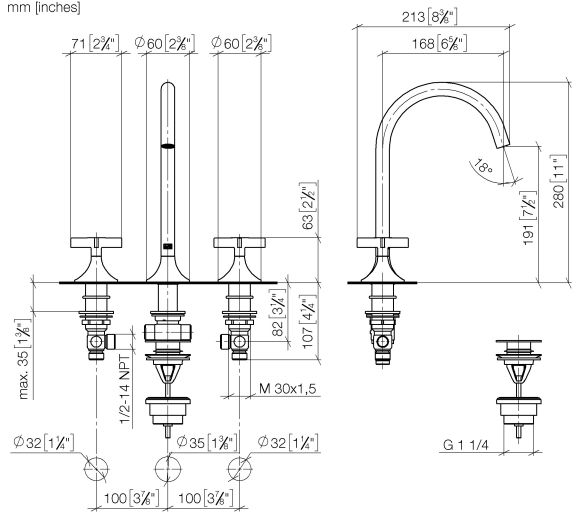

VAIA Three-hole basin mixer with pop-up waste - Brushed Durabron (23kt Gold)

VAIA

20 713 809 Product version from 3/13/2017 to 5/27/2021
mm [inches]