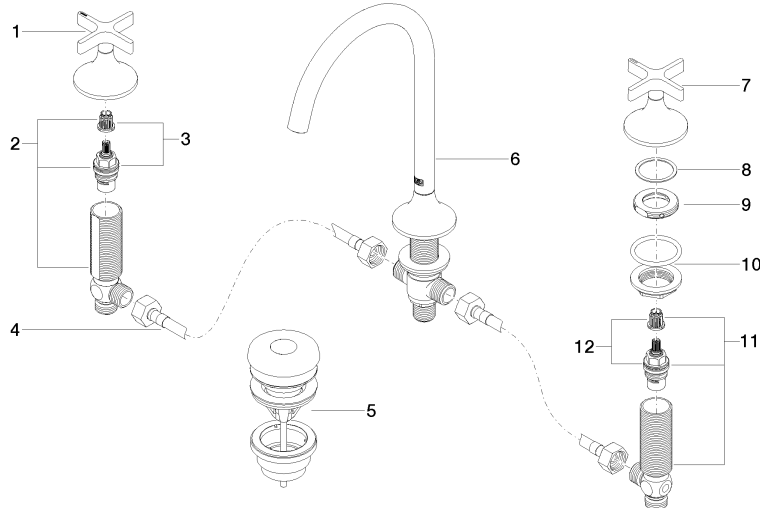

VAIA Three-hole basin mixer with pop-up waste - Brushed Durabronze (23kt Gold)

VAIA

20 713 809 Product version from 3/13/2017 to 5/27/2021

- 168mm projection
- pivotable spout 360°
- circular, air-enriched flow
- height of mixer 280 mm
- height up to aerator 191 mm
- hole diameter valve 32 mm
- hole diameter spout 35 mm
- rosette Ø 60 mm
- max. flow 5.7 l/min
- lead-free
- This product can help a building meet the requirements of Green Building Rating Systems, e.g. LEED®, BREEAM®, DGNB
- WRAS

VAIA Three-hole basin mixer with pop-up waste - Brushed Durabronz (23kt Gold)

VAIA

20 713 809 Product version from 3/13/2017 to 5/27/2021

Certificates and sustainability

WRAS_2312

LGA_29

ACS_20 ACC LY

GDV_0400

EPD-DOR-20230287
-IBA1-EN
Environmental.prod
uct-declarat

20 713 809 Product version from 3/13/2017 to 5/27/2021

Spare parts list

No.	Item Number	Name	Quantity used	Delivery time
	8 09 28 10 003 90	Washer 39 x 32,5 x1 mm -	2.00	14
	9 09 24 01 028 90	Ring Ø 42 x 9 mm -	2.00	14
	1 90 20 80 011 00-28	Handle for side valve Hot Ø 71 x 63 mm - Brushed Durabron (23kt Gold)	1.00	40
	5 10 125 970-28	Basin Waste with push fastening 1 1/4" - Brushed Durabron (23kt Gold)	1.00	14
	2 04 17 11 055 51 90	Deck valve clockwise closing 1/2" -	1.00	14
	10 04 23 10 032 46 90	Mounting with seals M30 x 1,5 -	2.00	14
	11 04 17 11 055 50 90	Deck valve anti-clockwise closing 1/2" -	1.00	14
	3 90 90 03 151 00 90	Head part clockwise closing 1/2" -	1.00	14
	4 04 30 04 096 00 90	High pressure hose with sleeve nut 1/2" x 1/2" x 400 mm -	2.00	14
	6 13 716 809-28	VAIA Deck-mounted basin spout without pop-up waste - Brushed Durabron (23kt Gold)	1.00	40
	12 90 90 03 150 00 90	Head part anti-clockwise closing 1/2" -	1.00	14
	7 90 20 80 010 00-28	Handle for bath/washstand deck mounting Cold Ø 71 x 63 mm - Brushed Durabron (23kt Gold)	1.00	40