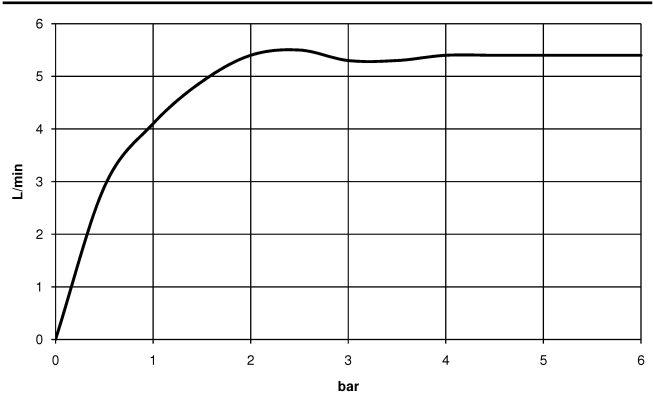

VAIA Three-hole basin mixer with pop-up waste - Brushed Durabronze (23kt Gold)

VAIA

20 713 809 Product version from 3/13/2017 to 5/27/2021

- 168mm projection
- pivotable spout 360°
- circular, air-enriched flow
- height of mixer 280 mm
- height up to aerator 191 mm
- hole diameter valve 32 mm
- hole diameter spout 35 mm
- rosette Ø 60 mm
- max. flow 5.7 l/min
- lead-free
- This product can help a building meet the requirements of Green Building Rating Systems, e.g. LEED®, BREEAM®, DGNB
- WRAS

Recommended miscellaneous

	High pressure hoses - • 2x 3/8" x 1/2" x 500mm high pressure hose	12 506 970 90
---	---	---------------

VAIA Three-hole basin mixer with pop-up waste - Brushed Durabron (23kt Gold)

VAIA

20 713 809 Product version from 3/13/2017 to 5/27/2021
mm [inches]

Flow rate chart

Codes & Standards

DIN 4109	Executive Order no. 1007	ISO 3822	Scottish Water Byelaws
UK Water Supply Regulations	Ü-Zeichen	XP P 41-280	