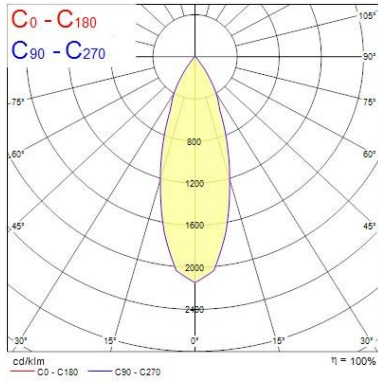

Myriad Deco IP65 White Bezel MYRIAD DECO IP65 FLOOD 4000K DALI BLACK WBEZ 2058901

PHOTOMETRY

0.5	0.32	E(0°) E(C0)	17.8°	8386 3841
1.0	0.63	E(0°) E(C0)	17.8°	2096 915
1.5	0.95	E(0°) E(C0)	17.8°	831 405
2.0	1.27	E(0°) E(C0)	17.8°	524 238
2.5	1.59	E(0°) E(C0)	17.8°	335 146
3.0	1.90	E(0°) E(C0)	17.8°	233 101

Distance [m]   Cone diameter [m]   Illuminance [lx]
C0 - C180 (Half beam angle: 35.2°)

TECHNICAL DRAWINGS