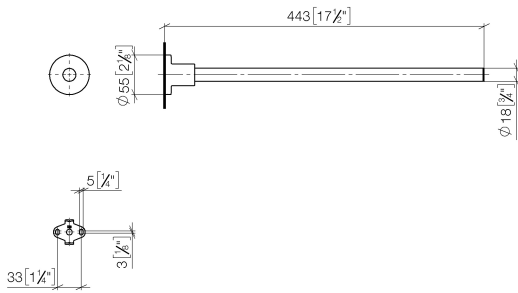

TARA Towel bar 1-piece non-swivel - Brushed Platinum

TARA

83 211 892 Product version from 4/1/2024

- rosette Ø 55 mm
- 445mm projection

	Brushed Platinum	83 211 892-06
	Chrome	83 211 892-00
	Platinum	83 211 892-08
	Dark Chrome	83 211 892-19
	Brushed Durabrass (23kt Gold)	83 211 892-28
	Matte Black	83 211 892-33
	Brushed Gold (PVD)	83 211 892-37
	Brushed Dark Brass (PVD)	83 211 892-39
	Brushed Bronze (PVD)	83 211 892-42
	Brushed Dark Bronze (PVD)	83 211 892-43
	Brushed Champagne (22kt Gold)	83 211 892-46
	Champagne (22kt Gold)	83 211 892-47
	Brushed Chrome	83 211 892-93
	Brushed Dark Platinum	83 211 892-99

83 211 892 Product version from 4/1/2024

mm [inches]

83 211 892 Product version from 4/1/2024

Parts for other finishes can be found here: [Chrome](#)

Spare parts list

No.	Item Number	Name	Quantity used	Delivery time
1	90 28 22 540 89-06	Holder Ø 18 x 403 mm - Brushed Platinum	1.00	-
Spare part can no longer be ordered, please order the replacement item				
3	08 17 89 505-06	Holder universal 60 x 100 x 60 mm - Brushed Platinum	1.00	20
6	05 17 20 739 00 90	Attachment set 150 x 65 x 10 mm -	1.00	14
4	09 30 11 046 90	Washer Ø 10,5 -	1.00	14
5	09 30 30 071 90	Mounting Hexagonal bolt with thread as far as head M10 x 20 mm -	1.00	14
2	04 31 11 113 00 90	Mounting Threaded pin M5 x 12 mm -	1.00	14