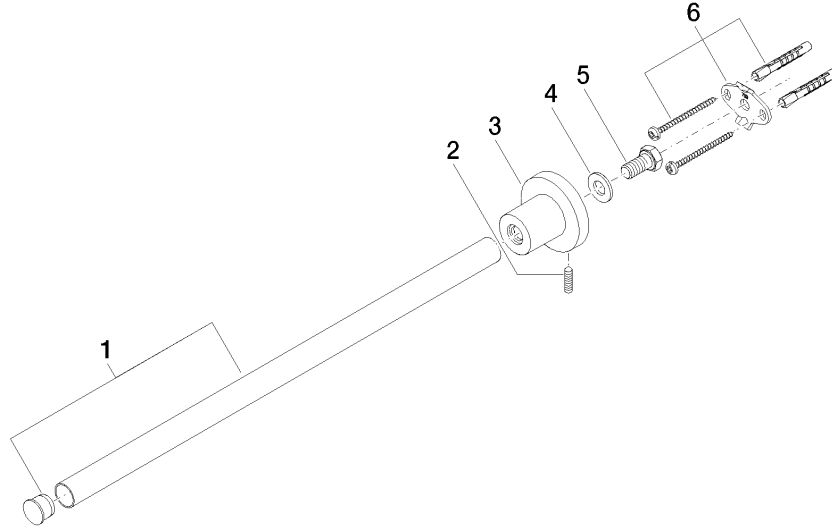

TARA Towel bar 1-piece non-swivel - Brushed Platinum

TARA

83 211 892 Product version from 4/1/2024

- rosette Ø 55 mm
- 445mm projection

	Brushed Platinum	83 211 892-06
	Chrome	83 211 892-00
	Platinum	83 211 892-08
	Dark Chrome	83 211 892-19
	Brushed Durabrass (23kt Gold)	83 211 892-28
	Matte Black	83 211 892-33
	Brushed Gold (PVD)	83 211 892-37
	Brushed Dark Brass (PVD)	83 211 892-39
	Brushed Bronze (PVD)	83 211 892-42
	Brushed Dark Bronze (PVD)	83 211 892-43
	Brushed Champagne (22kt Gold)	83 211 892-46
	Champagne (22kt Gold)	83 211 892-47
	Brushed Chrome	83 211 892-93
	Brushed Dark Platinum	83 211 892-99

83 211 892 Product version from 4/1/2024

mm [inches]

83 211 892 Product version from 4/1/2024

Parts for other finishes can be found here: [Chrome](#)

Spare parts list

No.	Item Number	Name	Quantity used	Delivery time
1	90 28 22 540 89-06	Holder Ø 18 x 403 mm - Brushed Platinum	1.00	-
Spare part can no longer be ordered, please order the replacement item				
3	08 17 89 505-06	Holder universal 60 x 100 x 60 mm - Brushed Platinum	1.00	20
6	05 17 20 739 00 90	Attachment set 150 x 65 x 10 mm -	1.00	14
4	09 30 11 046 90	Washer Ø 10,5 -	1.00	14
5	09 30 30 071 90	Mounting Hexagonal bolt with thread as far as head M10 x 20 mm -	1.00	14
2	04 31 11 113 00 90	Mounting Threaded pin M5 x 12 mm -	1.00	14