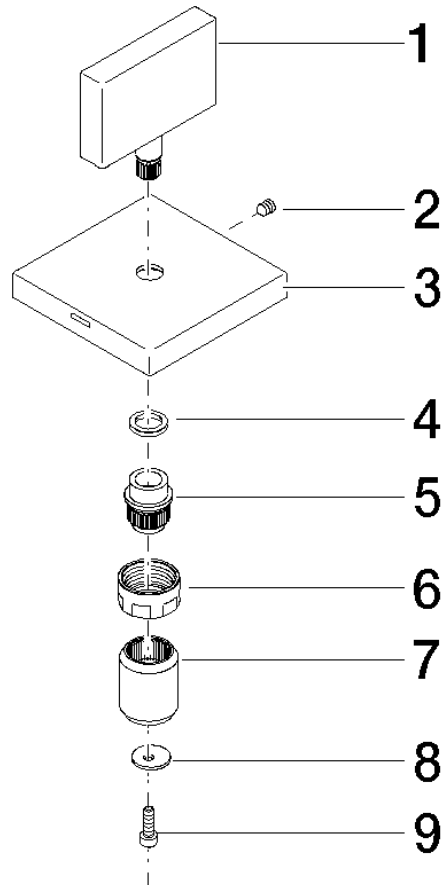

Handle for wall valve Cold 60 x 75 x 60 mm - Dark Chrome

SPARE PARTS

90 20 78 002 06 Product version from 11/23/2020

	Dark Chrome	90 20 78 002 06-19
	Chrome	90 20 78 002 06-00
	Brushed Platinum	90 20 78 002 06-06
	Platinum	90 20 78 002 06-08
	Brushed Light Gold (PVD)	90 20 78 002 06-27
	Brushed Durabronze (23kt Gold)	90 20 78 002 06-28
	Brushed Dark Brass (PVD)	90 20 78 002 06-39
	Brushed Bronze (PVD)	90 20 78 002 06-42
	Brushed Champagne (22kt Gold)	90 20 78 002 06-46
	Champagne (22kt Gold)	90 20 78 002 06-47
	Cyprus	90 20 78 002 06-49
	Brushed Dark Platinum	90 20 78 002 06-99

Handle for wall valve Cold 60 x 75 x 60 mm - Dark Chrome

SPARE PARTS

90 20 78 002 06 Product version from 11/23/2020

Handle for wall valve Cold 60 x 75 x 60 mm - Dark Chrome

SPARE PARTS

90 20 78 002 06 Product version from 11/23/2020

90 20 78 002 06 Product version from 11/23/2020

Parts for other finishes can be found here: [Chrome](#)

Spare parts list

No.	Item Number	Name	Quantity used	Delivery time
9	09 30 30 167 90	Mounting Cylinder head screw with hexagon socket M3 x 10 mm -	1.00	14
7	09 12 12 059 90	Sleeve Ø 18 x 23 mm -	1.00	14
3	09 27 78 045-19	rosette	1.00	40
6	09 23 30 074 90	Mounting Nut M16 x 1 -	1.00	14
2	90 31 11 007 00 90	Mounting Threaded pin with hexagon socket M4 x 6 mm -	1.00	14
8	09 30 11 193 90	Disc with tothing Ø 12 x 1 mm -	1.00	14
5	09 12 12 057 90	Fixing cap white Ø 15 x 17 mm -	1.00	14
4	09 14 03 187 90	Ring -	1.00	14
1	09 20 78 007-19	handle	1.00	40