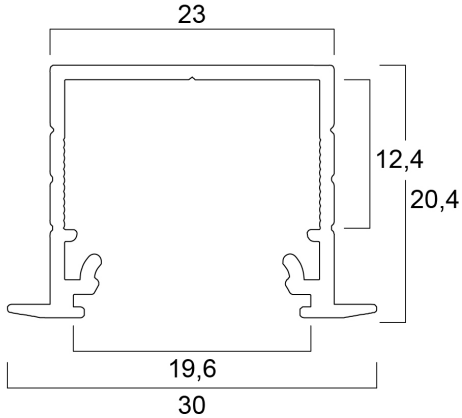

Features

- The Profile recess 20 2m SET consists of 2m anodised profile , opal diffuser , 2 end caps and 4 holders

Product Overview

Product name	Profile recess 20 (30x20) 2m SET
Technology	Accessory
Housing	Aluminium
General application	Hospitality, Retail
ETIM Class	EC002557
E-number FI	4278548
Photobiological Risk Group	Not applicable
Housing colour	Silver
IP rating	IP00
IK rating	IK00
Product EAN number	5410288215709
Warranty	3 years

Profile recess 20 (30x20) 2m SET 0021570

Technical drawings

Data table

GENERAL DATA

Product name	Profile recess 20 (30x20) 2m SET
Technology	Accessory
Accessory type	Mounting, Decorative
Type of accessory	Installation set
Housing	Aluminium
General application	Hospitality, Retail
Operating temperature range (°C)	25°C...+0°C
ETIM Class	EC002557
E-number FI	4278548
Warranty	3 years

PHYSICAL DATA

Housing colour	Silver
IP rating	IP00
IK rating	IK00
Diffuser finish	Opal
Nominal Product Length (mm)	2000
Nominal Product Width (mm)	30
Nominal Product Height (mm)	20.4
Weight (kg)	0.51

PACKAGING

Product EAN number	5410288215709
Packaging single length / height (cm)	200.5
Packaging single width (cm)	1.9
Packaging single depth (cm)	1.9
DUN14 (inner)	15410288215706
Units per outer package	30
Packaging outer length / height (cm)	210.0
Packaging outer width (cm)	17.0
Packaging outer depth (cm)	17.5