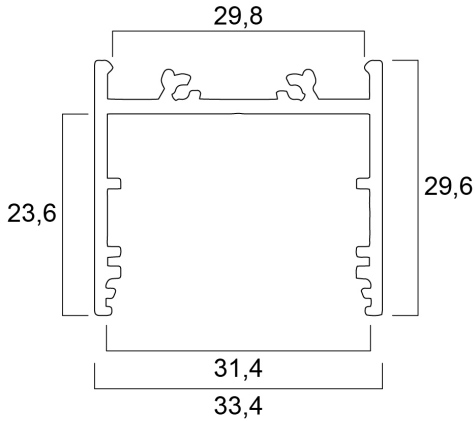

Features

- The Profile deep wide surface 30 2m SET consists of 2m anodised profile , opal diffuser , 2 end caps and 4 holders

Product Overview

Product name	Profile deep wide surface 30 (33x30) 2m SET
Technology	Accessory
Housing	Aluminium
General application	Hospitality, Retail
ETIM Class	EC002557
E-number FI	4278555
Photobiological Risk Group	Not applicable
Housing colour	Silver
IP rating	IP00
IK rating	IK00
Product EAN number	5410288215716
Warranty	3 years

Profile deep wide surface 30 (33x30) 2m SET 0021571

Technical drawings

Data table

GENERAL DATA

Product name	Profile deep wide surface 30 (33x30) 2m SET
Technology	Accessory
Accessory type	Mounting, Decorative
Type of accessory	Installation set
Housing	Aluminium
General application	Hospitality, Retail
Operating temperature range (°C)	25°C...+0°C
ETIM Class	EC002557
E-number FI	4278555
Warranty	3 years

PHYSICAL DATA

Housing colour	Silver
IP rating	IP00
IK rating	IK00
Diffuser finish	Opal
Nominal Product Length (mm)	2000
Nominal Product Width (mm)	33.4
Nominal Product Height (mm)	29.6
Weight (kg)	0.86

PACKAGING

Product EAN number	5410288215716
Packaging single length / height (cm)	200.5
Packaging single width (cm)	3.0
Packaging single depth (cm)	3.0
DUN14 (inner)	15410288215713
Units per outer package	20
Packaging outer length / height (cm)	210.0
Packaging outer width (cm)	17.0
Packaging outer depth (cm)	17.5