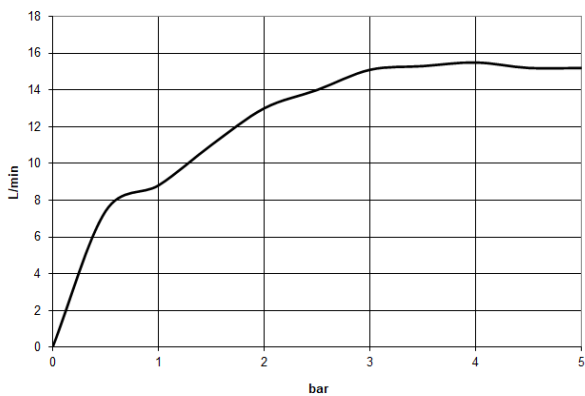

27 802 892

- COMPACT RAIN, max. flow rate 15 l/min (at 3 bar)
- Function from: 5 l/min
- inherently safe from back flow
- with anti-scale system
- metal shower hose 1250mm with integrated anti-twist protection

Technical data:

- rosette for wall elbow Ø 55mm
- rosette for shower holder Ø 55mm
- 1/2" wall elbow
- 1/2" shower outlet

Notes:

	Platinum	27 802 892-08
	Chrome	27 802 892-00
	Brushed Platinum	27 802 892-06
	Dark Chrome	27 802 892-19
	Brushed Durabronze (23kt Gold)	27 802 892-28
	Matte Black	27 802 892-33
	Brushed Gold (PVD)	27 802 892-37
	Brushed Dark Brass (PVD)	27 802 892-39
	Brushed Bronze (PVD)	27 802 892-42
	Brushed Dark Bronze (PVD)	27 802 892-43
	Brushed Champagne (22kt Gold)	27 802 892-46
	Champagne (22kt Gold)	27 802 892-47
	Brushed Chrome	27 802 892-93
	Brushed Dark Platinum	27 802 892-99

Recommended miscellaneous

- Concealed wall elbow -** 35 085 970 90
- min. recess depth 90 mm
 - max. recess depth 163 mm

27 802 892

mm [inches]

Flow rate chart

Codes & Standards

DIN 4109

EN 1717