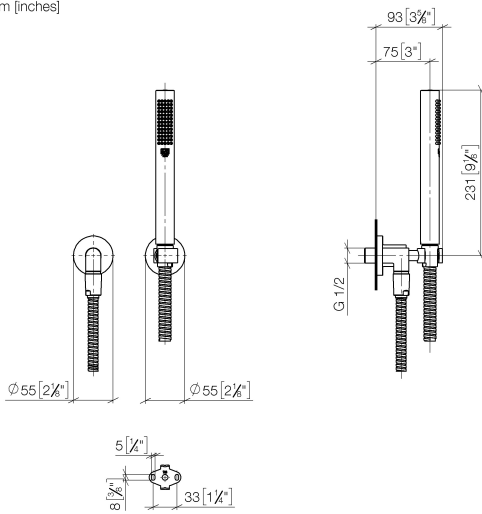

27 802 892

- COMPACT RAIN, max. flow rate 15 l/min (at 3 bar)
- Function from: 5 l/min
- inherently safe from back flow
- with anti-scale system
- metal shower hose 1250mm with integrated anti-twist protection

Technical data:

- rosette for wall elbow Ø 55mm
- rosette for shower holder Ø 55mm
- 1/2" wall elbow
- 1/2" shower outlet

Notes:

	Platinum	27 802 892-08
	Chrome	27 802 892-00
	Brushed Platinum	27 802 892-06
	Dark Chrome	27 802 892-19
	Brushed Durabronze (23kt Gold)	27 802 892-28
	Matte Black	27 802 892-33
	Brushed Gold (PVD)	27 802 892-37
	Brushed Dark Brass (PVD)	27 802 892-39
	Brushed Bronze (PVD)	27 802 892-42
	Brushed Dark Bronze (PVD)	27 802 892-43
	Brushed Champagne (22kt Gold)	27 802 892-46
	Champagne (22kt Gold)	27 802 892-47
	Brushed Chrome	27 802 892-93
	Brushed Dark Platinum	27 802 892-99

Recommended miscellaneous

- Concealed wall elbow -** 35 085 970 90
- min. recess depth 90 mm
 - max. recess depth 163 mm

27 802 892

mm [inches]

Flow rate chart

Codes & Standards

DIN 4109

EN 1717

WRAS_2307

Belgaqua_21-024-2 LGA_29

Belgaqua_25-344-2

27 802 892

Spare parts list

No.	Item Number	Name	Quantity used	Delivery time
2	28 050 892-08	TARA Wall bracket - Platinum	1.00	54
3	28 104 970-08	Metal shower hose 1/2" x 1/2" x 1250 mm - Platinum	1.00	54
1	28 450 892-08	TARA Wall elbow - Platinum	1.00	-
	Spare part can no longer be ordered, please order the replacement item			
	28450625-08	Wall elbow - Platinum		
4	28 029 979-08	SERIES-VARIOUS Hand shower - Platinum	1.00	54