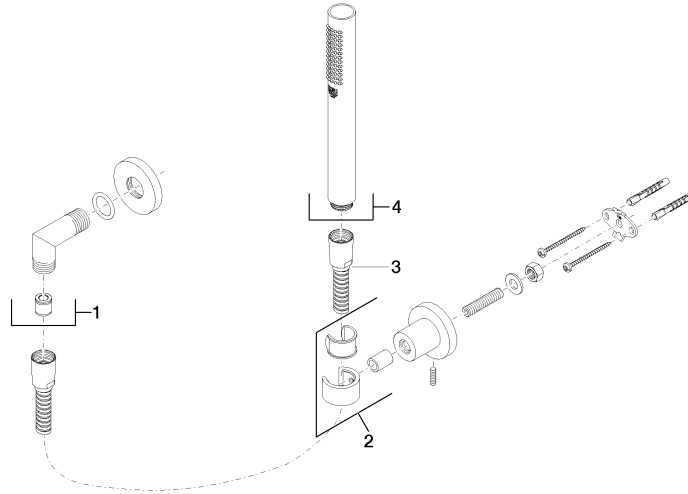

Technical data:

- rosette for wall elbow Ø 55mm
- rosette for shower holder Ø 55mm
- 1/2" wall elbow
- 1/2" shower outlet

Notes:

	Platinum	27 802 892-08
	Chrome	27 802 892-00
	Brushed Platinum	27 802 892-06
	Dark Chrome	27 802 892-19
	Brushed Durabronze (23kt Gold)	27 802 892-28
	Matte Black	27 802 892-33
	Brushed Gold (PVD)	27 802 892-37
	Brushed Dark Brass (PVD)	27 802 892-39
	Brushed Bronze (PVD)	27 802 892-42
	Brushed Dark Bronze (PVD)	27 802 892-43
	Brushed Champagne (22kt Gold)	27 802 892-46
	Champagne (22kt Gold)	27 802 892-47
	Brushed Chrome	27 802 892-93
	Brushed Dark Platinum	27 802 892-99

Recommended miscellaneous

- Concealed wall elbow -** 35 085 970 90
- min. recess depth 90 mm
 - max. recess depth 163 mm

27 802 892

mm [inches]

Flow rate chart

Codes & Standards

DIN 4109

EN 1717

ISO 3822

Scottish Water
Byelaws

UK Water Supply
Regulations

Ü-Zeichen

TARA Hand shower set with individual rosettes - Platinum

TARA

27 802 892

Certificates and sustainability

WRAS_2307

Belgaqua_21-024-2 LGA_29

Belgaqua_25-344-2

27 802 892

Spare parts list

No.	Item Number	Name	Quantity used	Delivery time
2	28 050 892-08	TARA Wall bracket - Platinum	1.00	54
3	28 104 970-08	Metal shower hose 1/2" x 1/2" x 1250 mm - Platinum	1.00	54
1	28 450 892-08	TARA Wall elbow - Platinum	1.00	-
	Spare part can no longer be ordered, please order the replacement item			
	28450625-08	Wall elbow - Platinum		
4	28 029 979-08	SERIES-VARIOUS Hand shower - Platinum	1.00	54